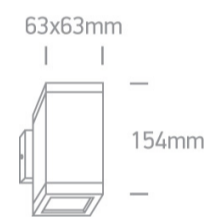

12 Wall & Ceiling>GU10 Outdoor Cubes Die cast

67130A/BR

GU10, 2X35W, wall outdoor cube, IP54.

Complies with standard EN60598-1 and any other specific standards.

Downloads

Dimensions

Physical Specification

Item Group	12 Wall & Ceiling
Family	GU10 Outdoor Cubes Die cast
Order Code	67130A/BR
Colour	Rust Brown
Material	Die Cast
Shape	Rectangular
Length	63mm
Width	63mm
Height	154mm
Surface Wall	Yes
Indoor	Yes
Outdoor	Yes

Dimmable

N/A

F Mark

Illumination Data

Illumination Diagram

Packing Info

Box Length

9,5cm

Box Width

9cm

Box Height

16cm

Box Weight

0.715kg

Pcs/Carton

20