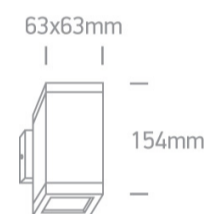

12 Wall & Ceiling>GU10 Outdoor Cubes Die cast

67130A/B

GU10, 2X35W, wall outdoor cube, IP54.

Complies with standard EN60598-1 and any other specific standards.

Downloads

Dimensions

Physical Specification

Item Group	12 Wall & Ceiling
Family	GU10 Outdoor Cubes Die cast
Order Code	67130A/B
Colour	Black
Material	Die Cast
Shape	Rectangular
Length	63mm
Width	63mm
Height	154mm
Surface Wall	Yes
Indoor	Yes
Outdoor	Yes

Dimmable

N/A

F Mark

Illumination Data

Illumination Diagram

Packing Info

Box Length

9,5cm

Box Width

9cm

Box Height

16cm

Box Weight

0.715kg

Pcs/Carton

20