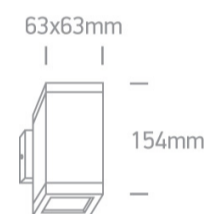

13 Wall &amp; Ceiling&gt;GU10 Outdoor Cubes Die cast

67130A/AN

GU10, 2X35W, wall outdoor cube, IP54.

Complies with standard EN60598-1 and any other specific standards.

## Dimensions

## Physical Specification

Product Type	Fitting
Item Group	13 Wall & Ceiling
Family	GU10 Outdoor Cubes Die cast
Order Code	67130A/AN
Colour	Anthracite
Material	Die Cast
Shape	Rectangular
Length	63mm
Width	63mm
Height	154mm
Surface Wall	Yes
Indoor	Yes

#### Packing Info

Box Length

9,5cm

Box Width

9cm

Box Height

16cm

Box Weight