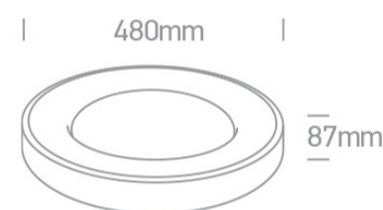

14 Plafo>Decorative Plafo

62182/BGL/W

40W LED Decorative Plafo, IP20, suitable for residential and commercial application.

Complete with 1050mA driver.

Complies with standard EN60598-1 and any other specific standards.

Downloads

Dimensions

Physical Specification

Item Group	14 Plafo
Family	Decorative Plafo
Order Code	62182/BGL/W
Colour	Brushed Gold
Material	Aluminium
Diffuser Material	PC
Diffuser Color	Opal
Shape	Circular
Height	87mm
Diameter	480mm
Surface Ceiling	Yes
Indoor	Yes