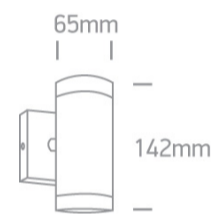

12 Wall &amp; Ceiling&gt;GU10 Outdoor Cylinders Die cast

67130/AN

GU10, 2X35W, wall outdoor cylinder, IP54.

Complies with standard EN60598-1 and any other specific standards.

## Dimensions

## Physical Specification

Item Group	12 Wall & Ceiling
Family	GU10 Outdoor Cylinders Die cast
Order Code	67130/AN
Colour	Anthracite
Material	Die Cast
Shape	Circular
Height	142mm
Diameter	65mm
Surface Wall	Yes
Indoor	Yes
Outdoor	Yes
Adjustable	No

## Packing Info

Box Length	12cm
Box Width	9cm
Box Height	15cm
Box Weight	0.588kg
Pcs/Carton	18
Barcode	5291889042303
HS Code	9405409900

Certification & Warranty

Warranty

3 Years

Weee Directive

Yes

switch to  
**one light!**