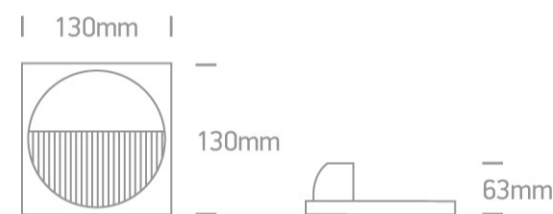

## 13 Wall &amp; Ceiling LED&gt;Outdoor Wall Lights Die cast

67124/G/BL

2x1W LED wall light, IP54, ideal for both indoor and outdoor installation.

Supplied with non-dimmable LED driver.

Complies with standard EN60598-1 and any other specific standards.

## Dimensions

## Physical Specification

Item Group	13 Wall & Ceiling LED
Family	Outdoor Wall Lights Die cast
Order Code	67124/G/BL
Colour	Grey
Material	Die Cast
Shape	Rectangular
Length	130mm
Width	130mm
Height	63mm
Surface Wall	Yes
Indoor	Yes
Outdoor	Yes