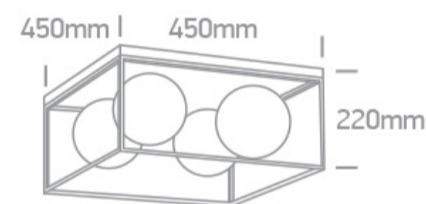

New 2021 Edition 2&gt;Decorative

62174B/BS

Classic Ceiling Decorative 4xE14 lamps fitting.

Complies with standard EN60598-1 and any other specific standards.

## Dimensions

## Physical Specification

Item Group	New 2021 Edition 2
Family	Decorative
Order Code	62174B/BS
Colour	Brass
Material	Metal
Shape	Rectangular
Length	450mm
Width	450mm
Height	220mm
Surface Ceiling	Yes
Indoor	Yes
Adjustable	No