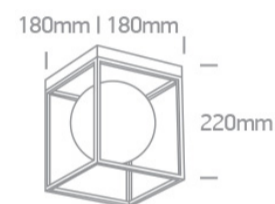

New 2021 Edition 2>Decorative

62174A/BS

Classic Ceiling Decorative E14 lamps fitting.

Complies with standard EN60598-1 and any other specific standards.

Downloads

Dimensions

Physical Specification

Item Group	New 2021 Edition 2
Family	Decorative
Order Code	62174A/BS
Colour	Brass
Material	Metal
Shape	Rectangular
Length	180mm
Width	180mm
Height	220mm
Surface Ceiling	Yes
Indoor	Yes
Adjustable	No