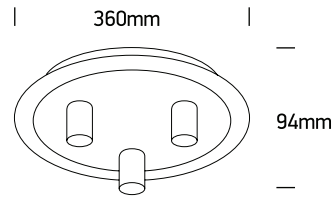

INSTALLATION MANUAL

62172B

100-240V | E27 | 3 x 12W | IP20 | Metal

one
LIGHT

Warnings:

1. Make sure that the product is installed properly before connecting to electricity.
2. Do not cover the fitting.
3. Maintenance and installation should only be carried out by a professional electrician.