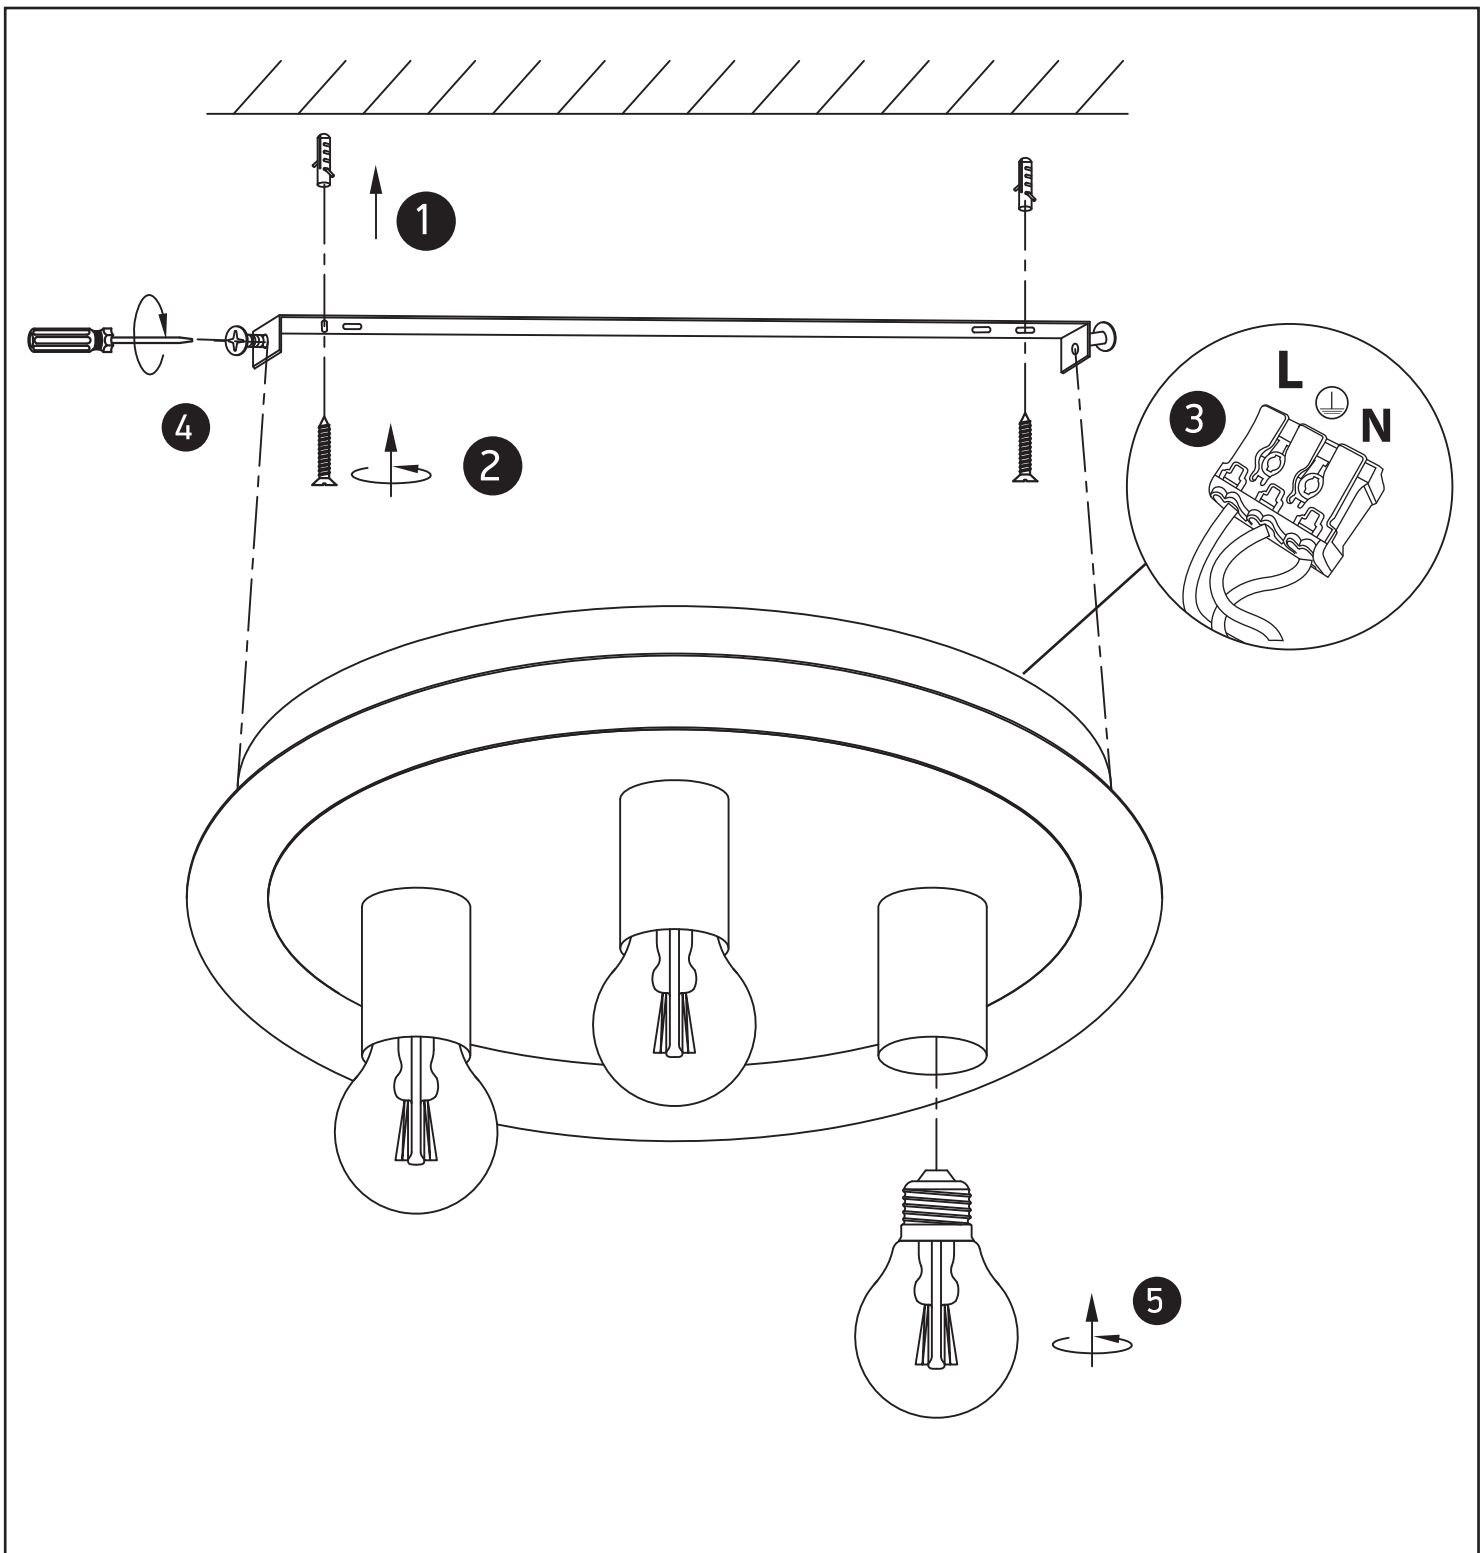

INSTALLATION MANUAL

62172B

100-240V | E27 | 3 x 12W | IP20 | Metal

one
LIGHT

Warnings:

1. Make sure that the product is installed properly before connecting to electricity.
2. Do not cover the fitting.
3. Maintenance and installation should only be carried out by a professional electrician.