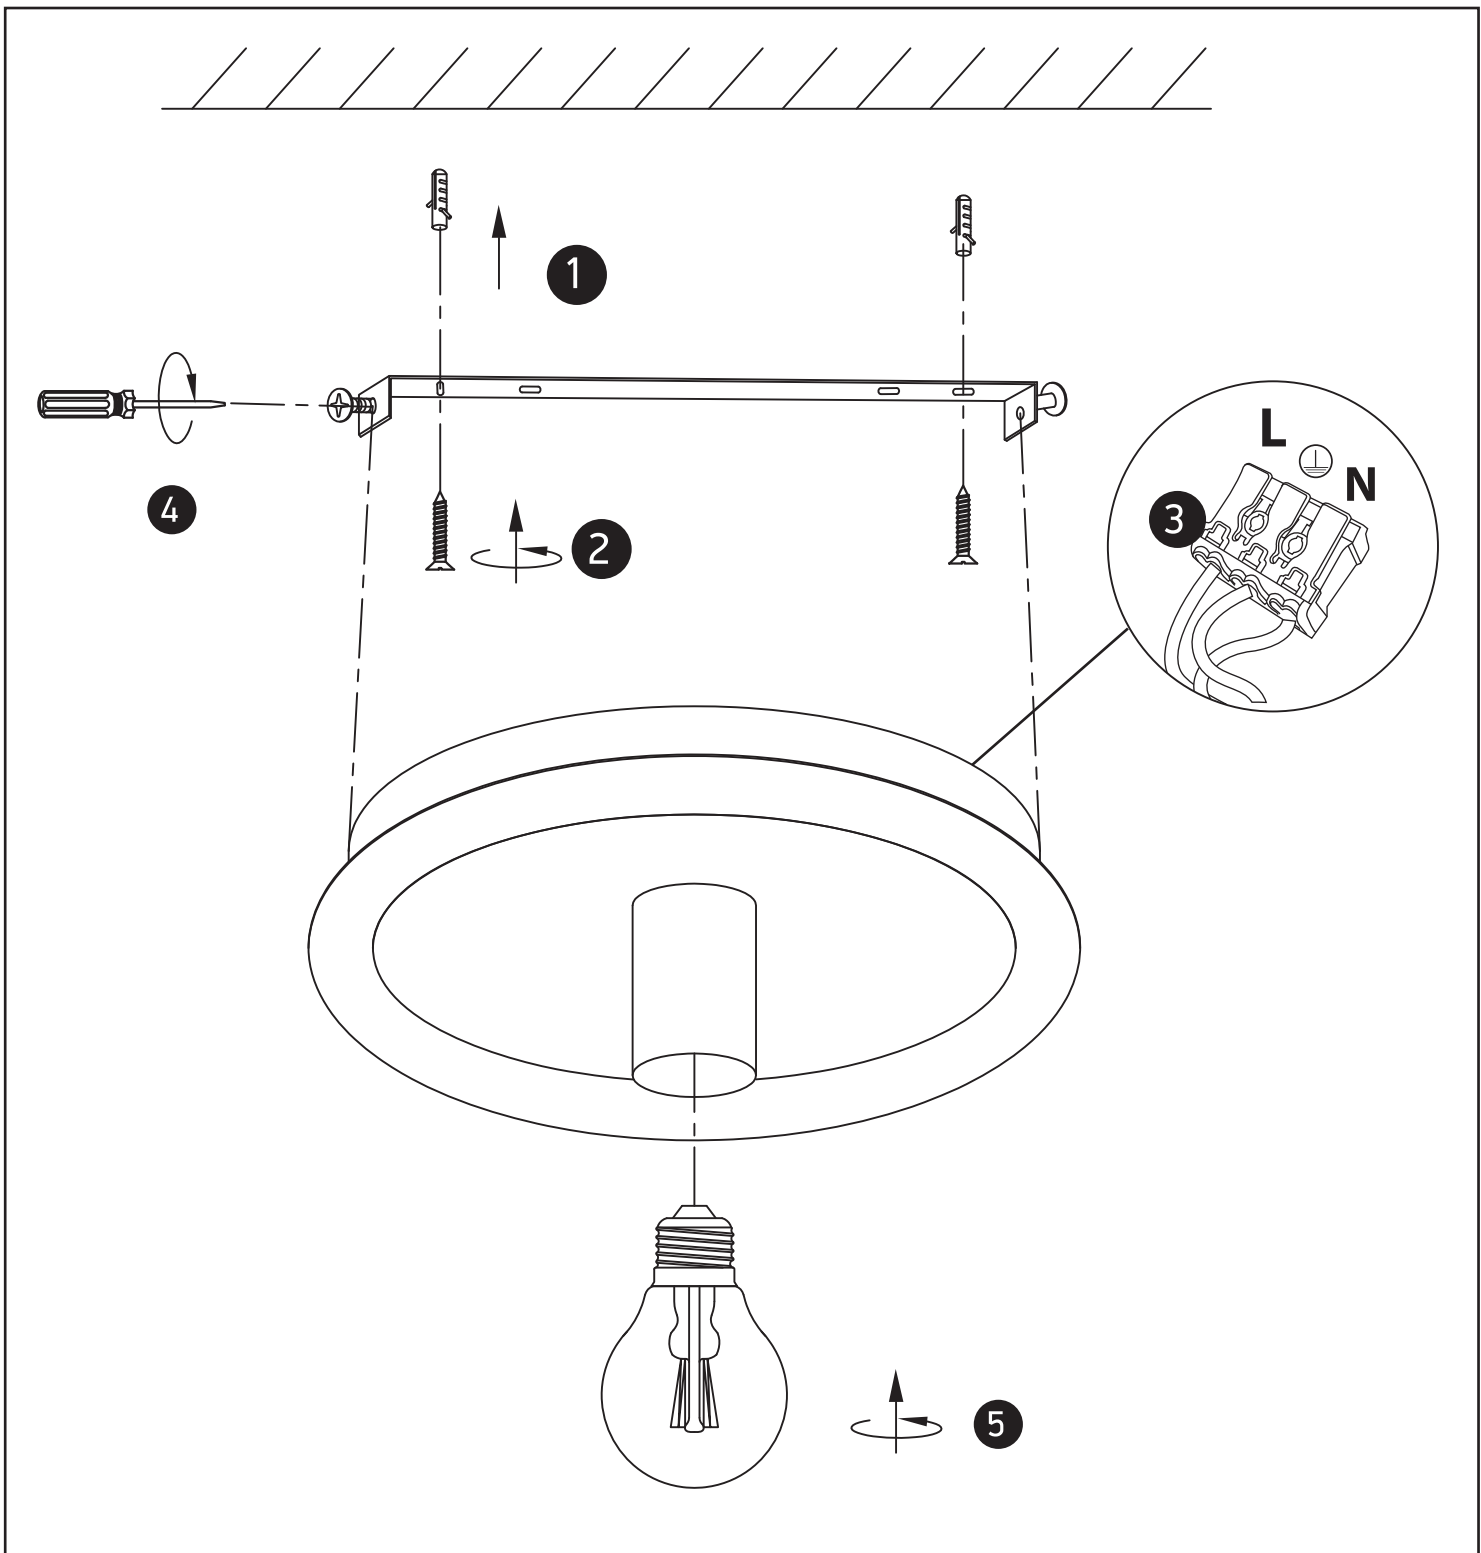

INSTALLATION MANUAL

62172A

100-240V | E27 | 12W | IP20 | Metal

one
LIGHT

Warnings:

1. Make sure that the product is installed properly before connecting to electricity.
2. Do not cover the fitting.
3. Maintenance and installation should only be carried out by a professional electrician.