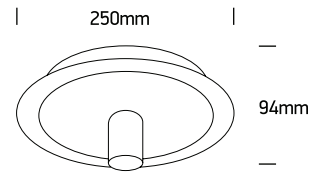

INSTALLATION MANUAL

62172A

100-240V | E27 | 12W | IP20 | Metal

one
LIGHT

Warnings:

1. Make sure that the product is installed properly before connecting to electricity.
2. Do not cover the fitting.
3. Maintenance and installation should only be carried out by a professional electrician.