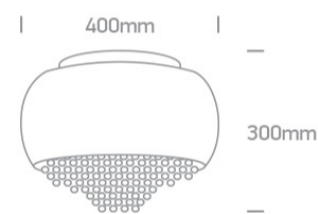

New 2021 Edition 2&gt;Decorative

62170B

Classic Ceiling Decorative 6xG9 lamps fitting.

Complies with standard EN60598-1 and any other specific standards.

## Dimensions

## Physical Specification

Item Group	New 2021 Edition 2
Family	Decorative
Order Code	62170B
Colour	Copper
Material	Metal + glass
Shape	Circular
Height	300mm
Diameter	400mm
Surface Ceiling	Yes
Indoor	Yes
Adjustable	No