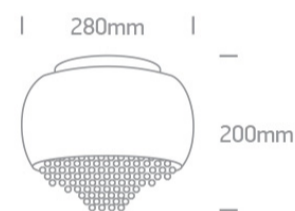

New 2021 Edition 2>Decorative

62170A

Classic Ceiling Decorative 4xG9 lamps fitting.

Complies with standard EN60598-1 and any other specific standards.

Downloads

Dimensions

Physical Specification

Item Group	New 2021 Edition 2
Family	Decorative
Order Code	62170A
Colour	Copper
Material	Metal + glass
Shape	Circular
Height	200mm
Diameter	280mm
Surface Ceiling	Yes
Indoor	Yes
Adjustable	No