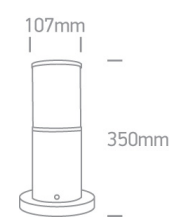

20 Garden & Underwater>The E27 Tube Lights Die cast

67100/AN

20W, E27 Tubes Lights IP54.

Complies with standard EN60598-1 and any other specific standards.

Downloads

Dimensions

Physical Specification

Item Group	20 Garden & Underwater
Family	The E27 Tube Lights Die cast
Order Code	67100/AN
Colour	Anthracite
Material	Die Cast
Shape	Circular
Height	350mm
Diameter	107mm
Inground	Yes
Outdoor	Yes
Adjustable	No