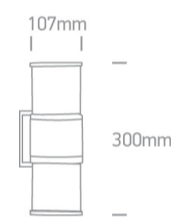

20 Garden & Underwater>The E27 Tube Lights Die cast

67098/G

2X20W, E27 Garden Tube Lights IP54.

Complies with standard EN60598-1 and any other specific standards.

Downloads

Dimensions

Physical Specification

Item Group	20 Garden & Underwater
Family	The E27 Tube Lights Die cast
Order Code	67098/G
Colour	Grey
Material	Die Cast
Shape	Rectangular
Length	107mm
Width	300mm
Surface Wall	Yes
Outdoor	Yes
Adjustable	No