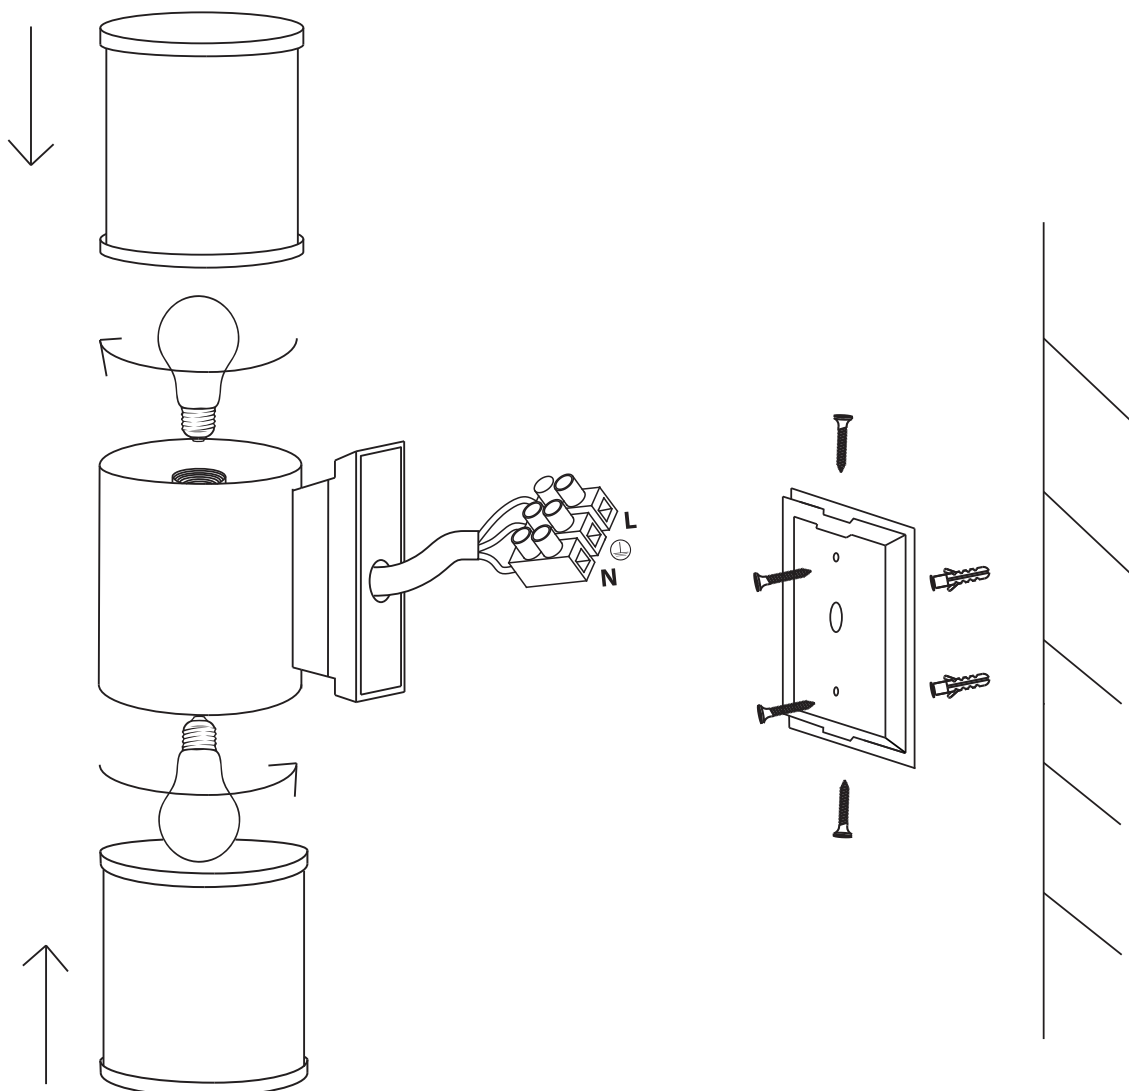

INSTALLATION MANUAL

67098

100-240V | E27 | 2x20W | IP54 | Die cast

Warnings:

1. Make sure that the product is installed properly before connecting to electricity.
2. Do not cover the fitting.
3. Maintenance and installation should only be carried out by a professional electrician.