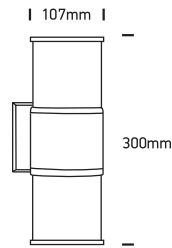

INSTALLATION MANUAL

67098

100-240V | E27 | 2x20W | IP54 | Die cast

Warnings:

1. Make sure that the product is installed properly before connecting to electricity.
2. Do not cover the fitting.
3. Maintenance and installation should only be carried out by a professional electrician.