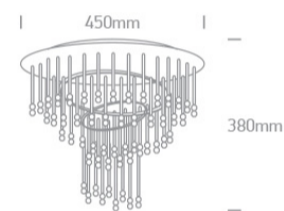

New 2021 Edition 2>Decorative

62164B

Classic Ceiling Decorative 6xG9 lamps fitting.

Complies with standard EN60598-1 and any other specific standards.

Downloads

Dimensions

Physical Specification

Item Group	New 2021 Edition 2
Family	Decorative
Order Code	62164B
Colour	Chrome
Material	Metal + glass rods + glass
Shape	Circular
Height	380mm
Diameter	450mm
Surface Ceiling	Yes
Indoor	Yes
Adjustable	No