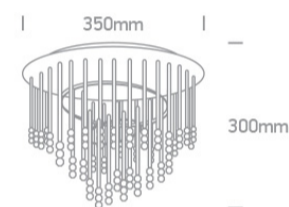

New 2021 Edition 2>Decorative

62164A

Classic Ceiling Decorative 4xG9 lamps fitting.

Complies with standard EN60598-1 and any other specific standards.

Downloads

Dimensions

Physical Specification

Item Group	New 2021 Edition 2
Family	Decorative
Order Code	62164A
Colour	Chrome
Material	Metal + glass rods + glass
Shape	Circular
Height	300mm
Diameter	350mm
Surface Ceiling	Yes
Indoor	Yes
Adjustable	No