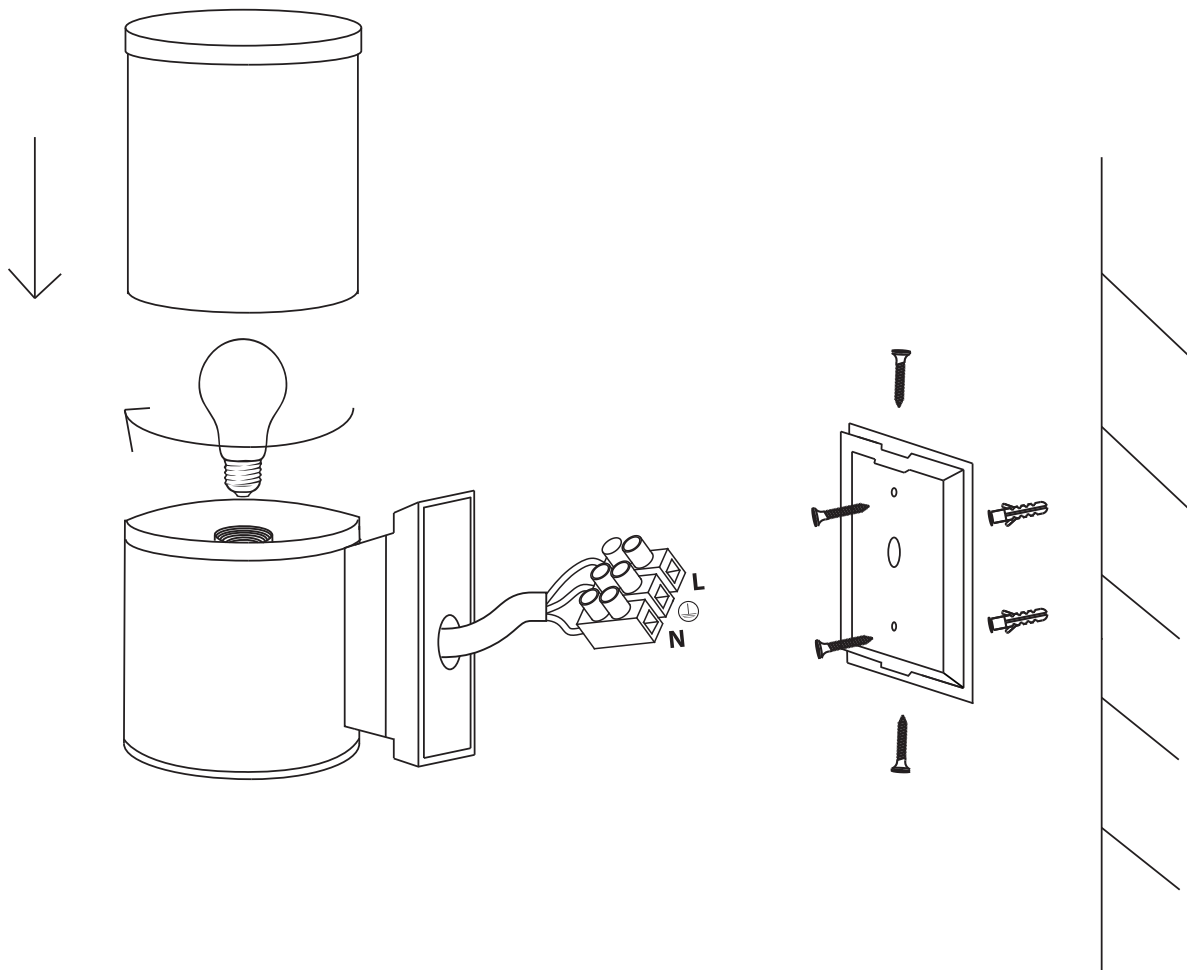

INSTALLATION MANUAL

67094

100-240V | E27 | 20W | IP54 | Die cast

Warnings:

1. Make sure that the product is installed properly before connecting to electricity.
2. Do not cover the fitting.
3. Maintenance and installation should only be carried out by a professional electrician.