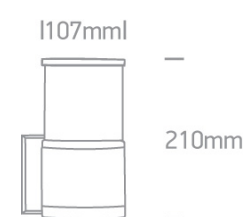

20 Garden & Underwater>The E27 Tube Lights Die cast

67094/B

20W, E27 Garden Tube Lights IP54.

Complies with standard EN60598-1 and any other specific standards.

Downloads

Dimensions

Physical Specification

Item Group	20 Garden & Underwater
Family	The E27 Tube Lights Die cast
Order Code	67094/B
Colour	Black
Material	Die Cast
Shape	Rectangular
Length	107mm
Width	210mm
Surface Wall	Yes
Outdoor	Yes
Adjustable	No