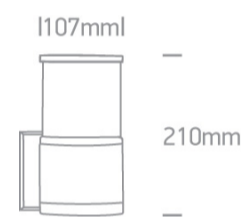

20 Garden &amp; Underwater&gt;The E27 Tube Lights Die cast

67094/AN

20W, E27 Garden Tube Lights IP54.

Complies with standard EN60598-1 and any other specific standards.

## Dimensions

## Physical Specification

Item Group	20 Garden & Underwater
Family	The E27 Tube Lights Die cast
Order Code	67094/AN
Colour	Anthracite
Material	Die Cast
Shape	Rectangular
Length	107mm
Width	210mm
Surface Wall	Yes
Outdoor	Yes
Adjustable	No