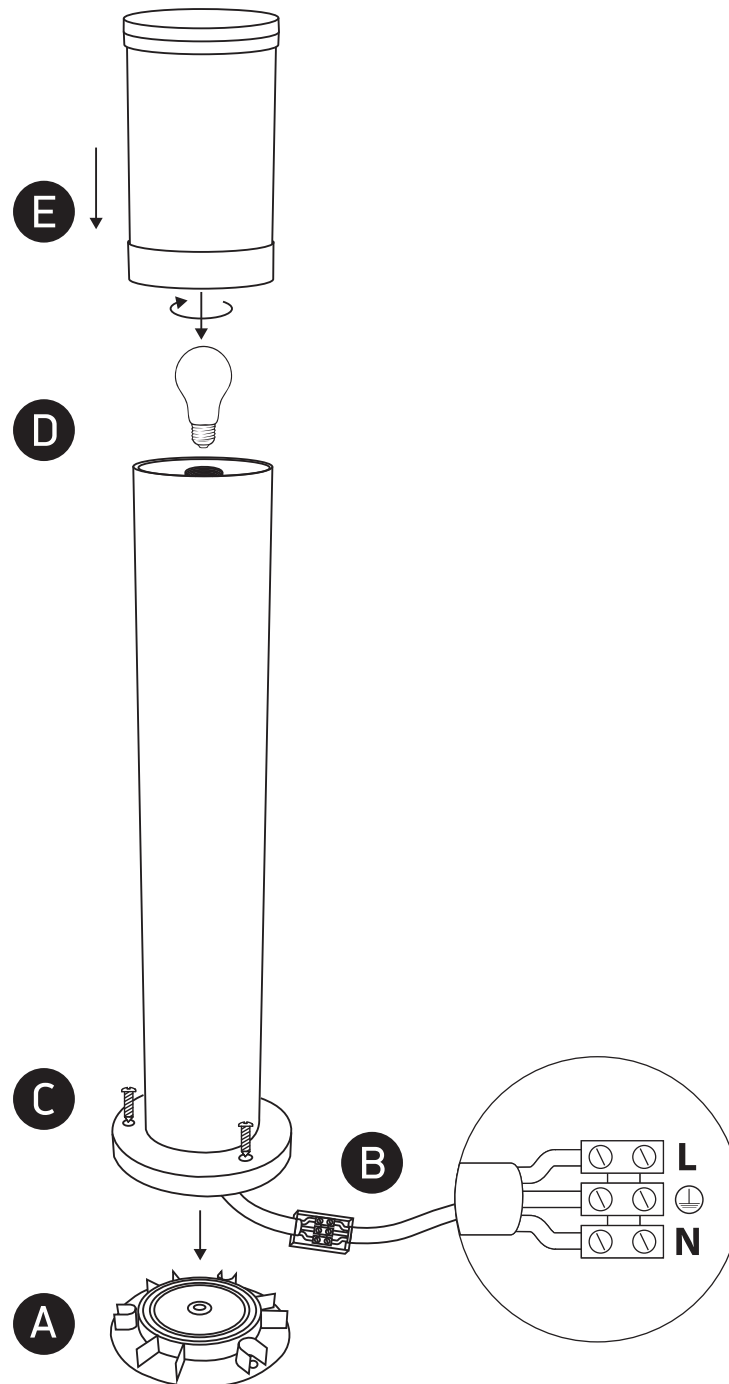

INSTALLATION MANUAL

67092

100-240V | E27 | 15W | IP54 | Die cast

Warnings:

1. Make sure that the product is installed properly before connecting to electricity.
2. Do not cover the fitting.
3. Maintenance and installation should only be carried out by a professional electrician.