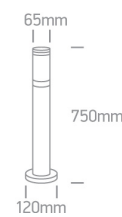

20 Garden & Underwater>The E27 Tube Lights Die cast

67092/G

15W, E27 Tubes Lights IP54.

Complies with standard EN60598-1 and any other specific standards.

Downloads

Dimensions

Physical Specification

Item Group	20 Garden & Underwater
Family	The E27 Tube Lights Die cast
Order Code	67092/G
Colour	Grey
Material	Die Cast
Shape	Circular
Height	120mm
Diameter	65mm
Surface Floor/Ground	Yes
Outdoor	Yes
Adjustable	No