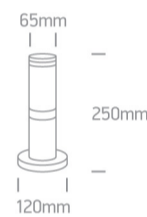

20 Garden &amp; Underwater&gt;The E27 Tube Lights Die cast

67090/G

15W, E27 Tubes Lights IP54.

Complies with standard EN60598-1 and any other specific standards.

## Dimensions

## Physical Specification

Item Group	20 Garden & Underwater
Family	The E27 Tube Lights Die cast
Order Code	67090/G
Colour	Grey
Material	Die Cast
Shape	Circular
Height	250mm
Diameter	65mm
Surface Floor/Ground	Yes
Outdoor	Yes
Adjustable	No