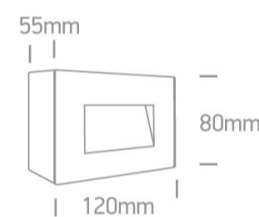

#### Dimensions

#### Physical Specification

Item Group	13 Wall & Ceiling LED
Family	The Glass Face Wall Lights
Order Code	67076/W/W
Colour	White
Material	Glass
Shape	Rectangular
Length	120mm
Width	80mm
Height	55mm
Surface Wall	Yes
Indoor	Yes
Outdoor	Yes