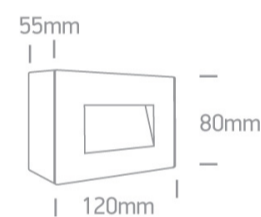

## Dimensions

## Physical Specification

|              |                            |
|--------------|----------------------------|
| Item Group   | 13 Wall & Ceiling LED      |
| Family       | The Glass Face Wall Lights |
| Order Code   | 67076/B/W                  |
| Colour       | Black                      |
| Material     | Glass                      |
| Shape        | Rectangular                |
| Length       | 120mm                      |
| Width        | 80mm                       |
| Height       | 55mm                       |
| Surface Wall | Yes                        |
| Indoor       | Yes                        |
| Outdoor      | Yes                        |