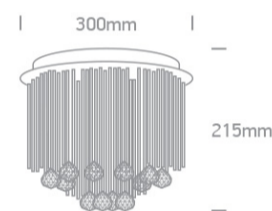

New 2021 Edition 2&gt;Decorative

62158A

Classic Ceiling Decorative 4xG9 lamps fitting.

Complies with standard EN60598-1 and any other specific standards.

## Dimensions

## Physical Specification

Item Group	New 2021 Edition 2
Family	Decorative
Order Code	62158A
Colour	Chrome
Material	Metal + Aluminium rods + glass
Shape	Circular
Height	215mm
Diameter	300mm
Surface Ceiling	Yes
Indoor	Yes
Adjustable	No