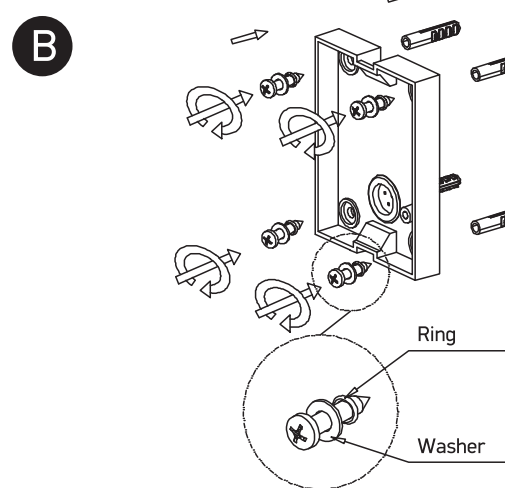

# INSTALLATION MANUAL

67036

**ecolight**

**Ra>80**

**one**  
LIGHT

100-240V | 12W | IP54 | Die cast

Complete with LED driver

## Warnings:

1. Make sure that the product is installed properly before connecting to electricity.
2. Do not cover the fitting.
3. Maintenance and installation should only be carried out by a professional electrician.