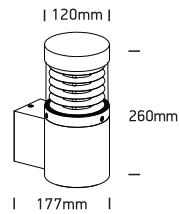

# INSTALLATION MANUAL

67036

**ecolight**

**Ra>80**

**one**  
LIGHT

100-240V | 12W | IP54 | Die cast

Complete with LED driver