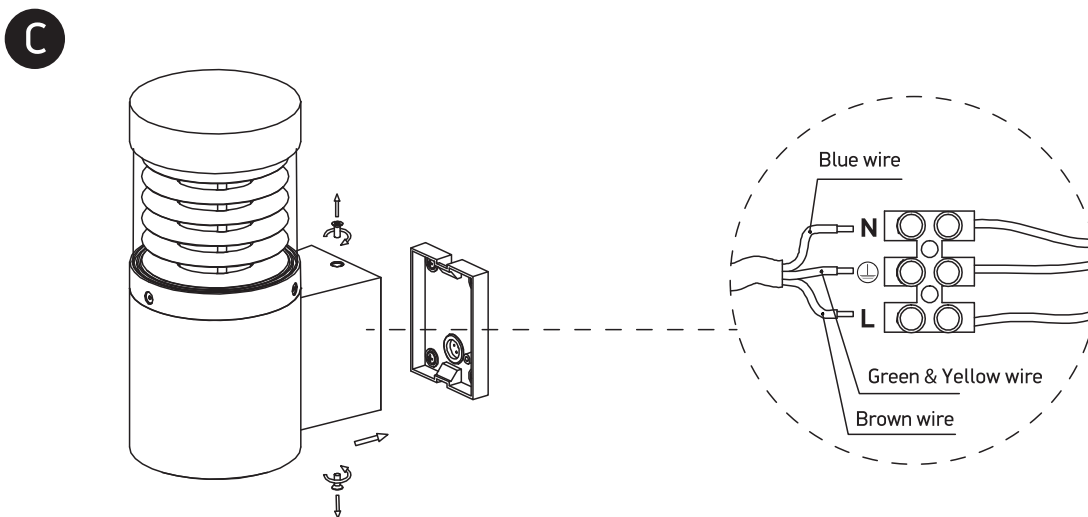

# INSTALLATION MANUAL

67036

**ecolight**

**Ra>80**

**one**  
LIGHT

100-240V | 12W | IP54 | Die cast

Complete with LED driver