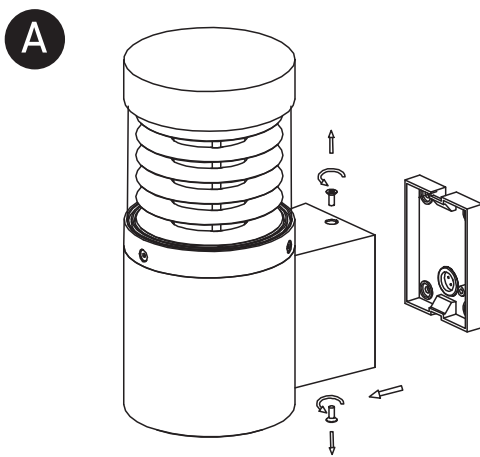

# INSTALLATION MANUAL

67036

**ecolight**

**Ra>80**

**one**  
LIGHT

100-240V | 12W | IP54 | Die cast

Complete with LED driver