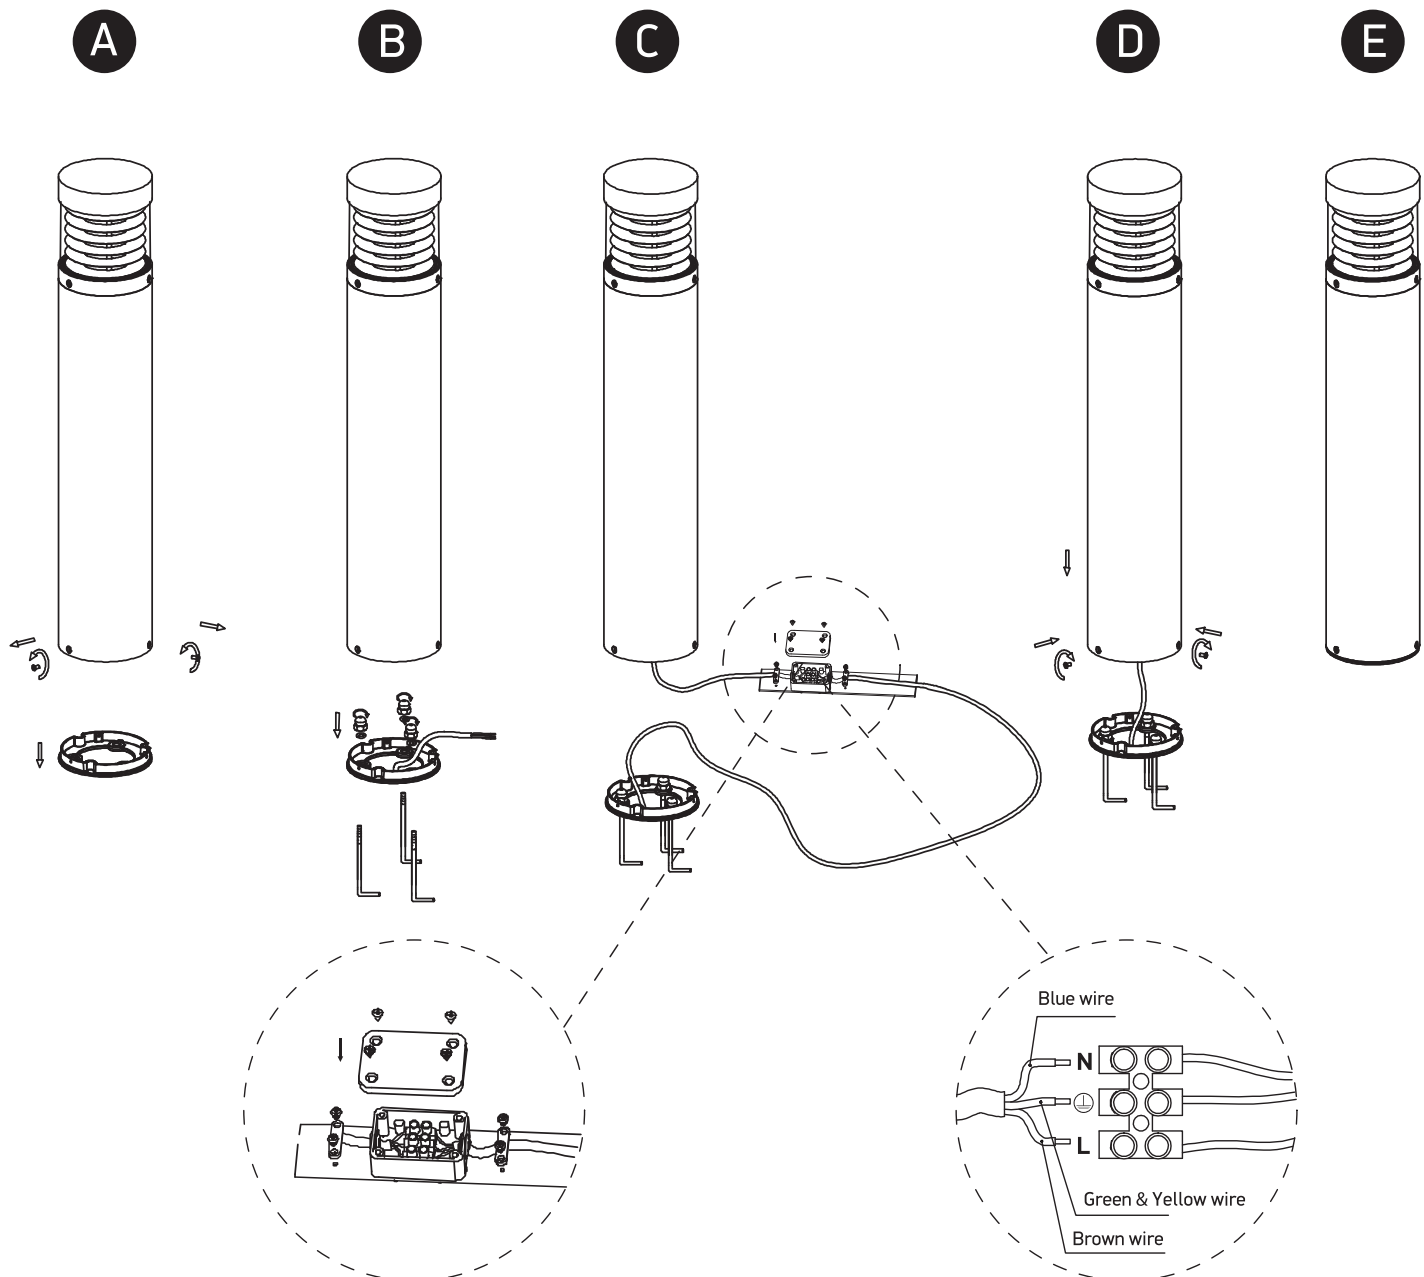

INSTALLATION MANUAL

67034

ecolight

100-240V | 15W | IP54 | Die cast

Complete with driver.

80
CRI

Warnings:

1. Make sure that the product is installed properly before connecting to electricity.
2. Do not cover the fitting.
3. Maintenance and installation should only be carried out by a professional electrician.