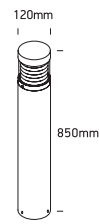

INSTALLATION MANUAL

67034

ecolight

100-240V | 15W | IP54 | Die cast

Complete with driver.

80
CRI

Warnings:

1. Make sure that the product is installed properly before connecting to electricity.
2. Do not cover the fitting.
3. Maintenance and installation should only be carried out by a professional electrician.