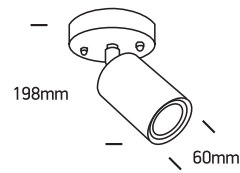

INSTALLATION MANUAL

67032

100-240V | MR16 | GU10 | 35W | IP44 | Stainless steel 304 | Adjustable

Warnings:

1. Make sure that the product is installed properly before connecting to electricity.
2. Do not cover the fitting.
3. Maintenance and installation should only be carried out by a professional electrician.