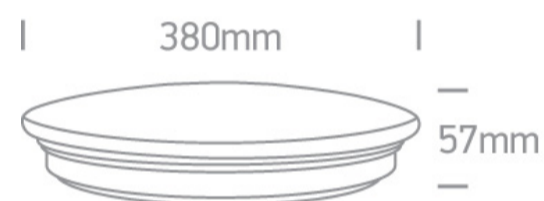

14 Plafo > The LED Plafo Range

62154/C/W

24W LED slim plafo light, IP20, suitable for residential and commercial application.

Supplied with non-dimmable LED driver.

Complies with standard EN60598-1 and any other specific standards.

Downloads

Dimensions

Physical Specification

Item Group	14 Plafo
Family	The LED Plafo Range
Order Code	62154/C/W
Colour	Chrome
Material	Iron
Diffuser Material	PC
Shape	Circular
Height	57mm
Diameter	380mm
Surface Ceiling	Yes
Indoor	Yes
Adjustable	No