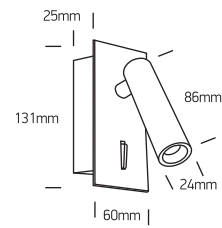

## 65746R

230V | LED | 3W | IP20 | Aluminium  
Complete with 700mA driver.

90  
CRI

one  
LIGHT