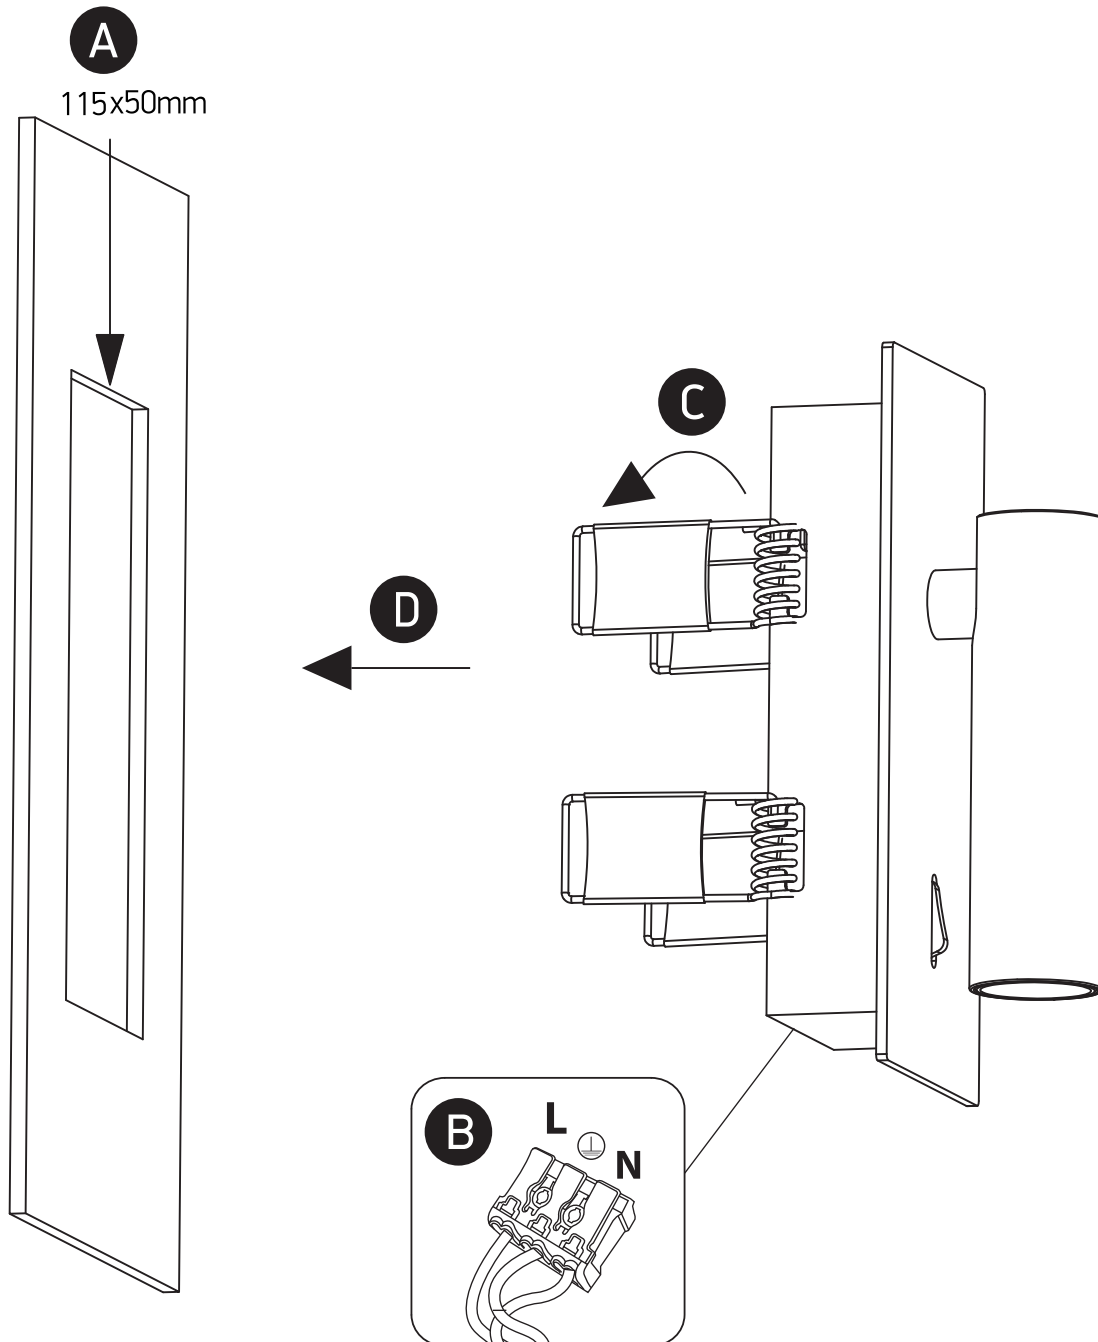

## 65746R

230V | LED | 3W | IP20 | Aluminium  
Complete with 700mA driver.

90  
CRI

one  
LIGHT