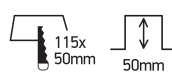

## 65746R

230V | LED | 3W | IP20 | Aluminium  
Complete with 700mA driver.

90  
CRI

one  
LIGHT