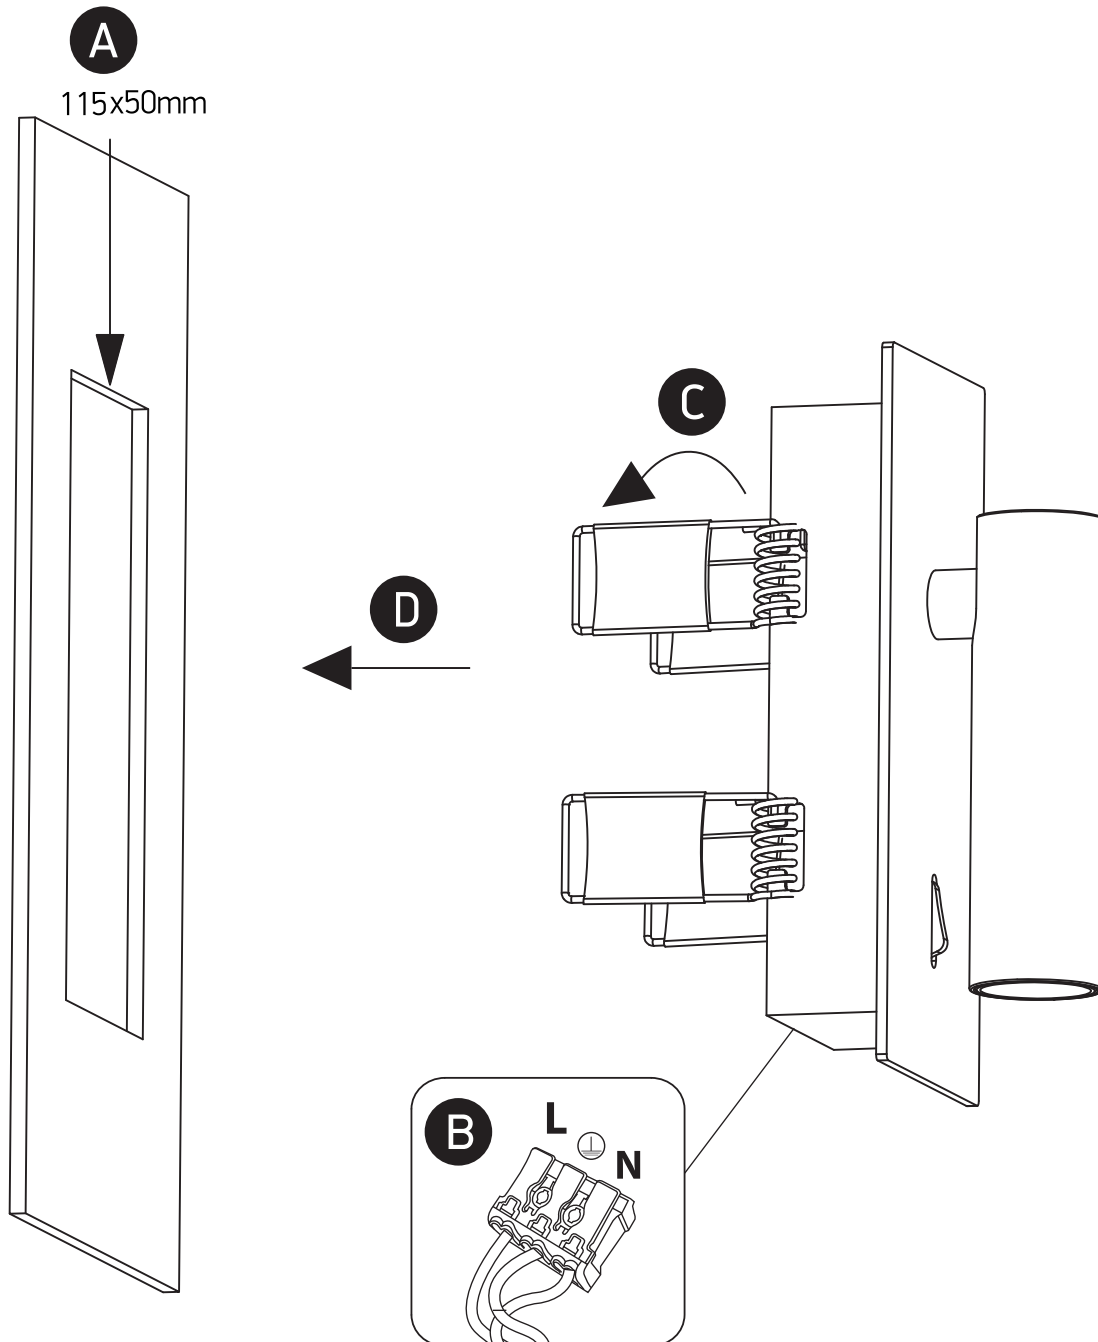

INSTALLATION MANUAL

65746R

230V | LED | 3W | IP20 | Aluminium
Complete with 700mA driver.

90
CRI

one
LIGHT

Warnings:

1. Make sure that the product is installed properly before connecting to electricity.
2. Do not cover the fitting.
3. Maintenance and installation should only be carried out by a professional electrician.