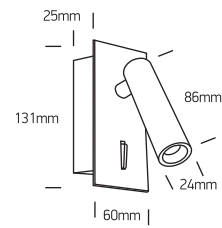

INSTALLATION MANUAL

65746R

230V | LED | 3W | IP20 | Aluminium
Complete with 700mA driver.

90
CRI

one
LIGHT

Warnings:

1. Make sure that the product is installed properly before connecting to electricity.
2. Do not cover the fitting.
3. Maintenance and installation should only be carried out by a professional electrician.