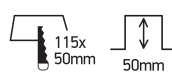

INSTALLATION MANUAL

65746R

230V | LED | 3W | IP20 | Aluminium
Complete with 700mA driver.

90
CRI

one
LIGHT

Warnings:

1. Make sure that the product is installed properly before connecting to electricity.
2. Do not cover the fitting.
3. Maintenance and installation should only be carried out by a professional electrician.