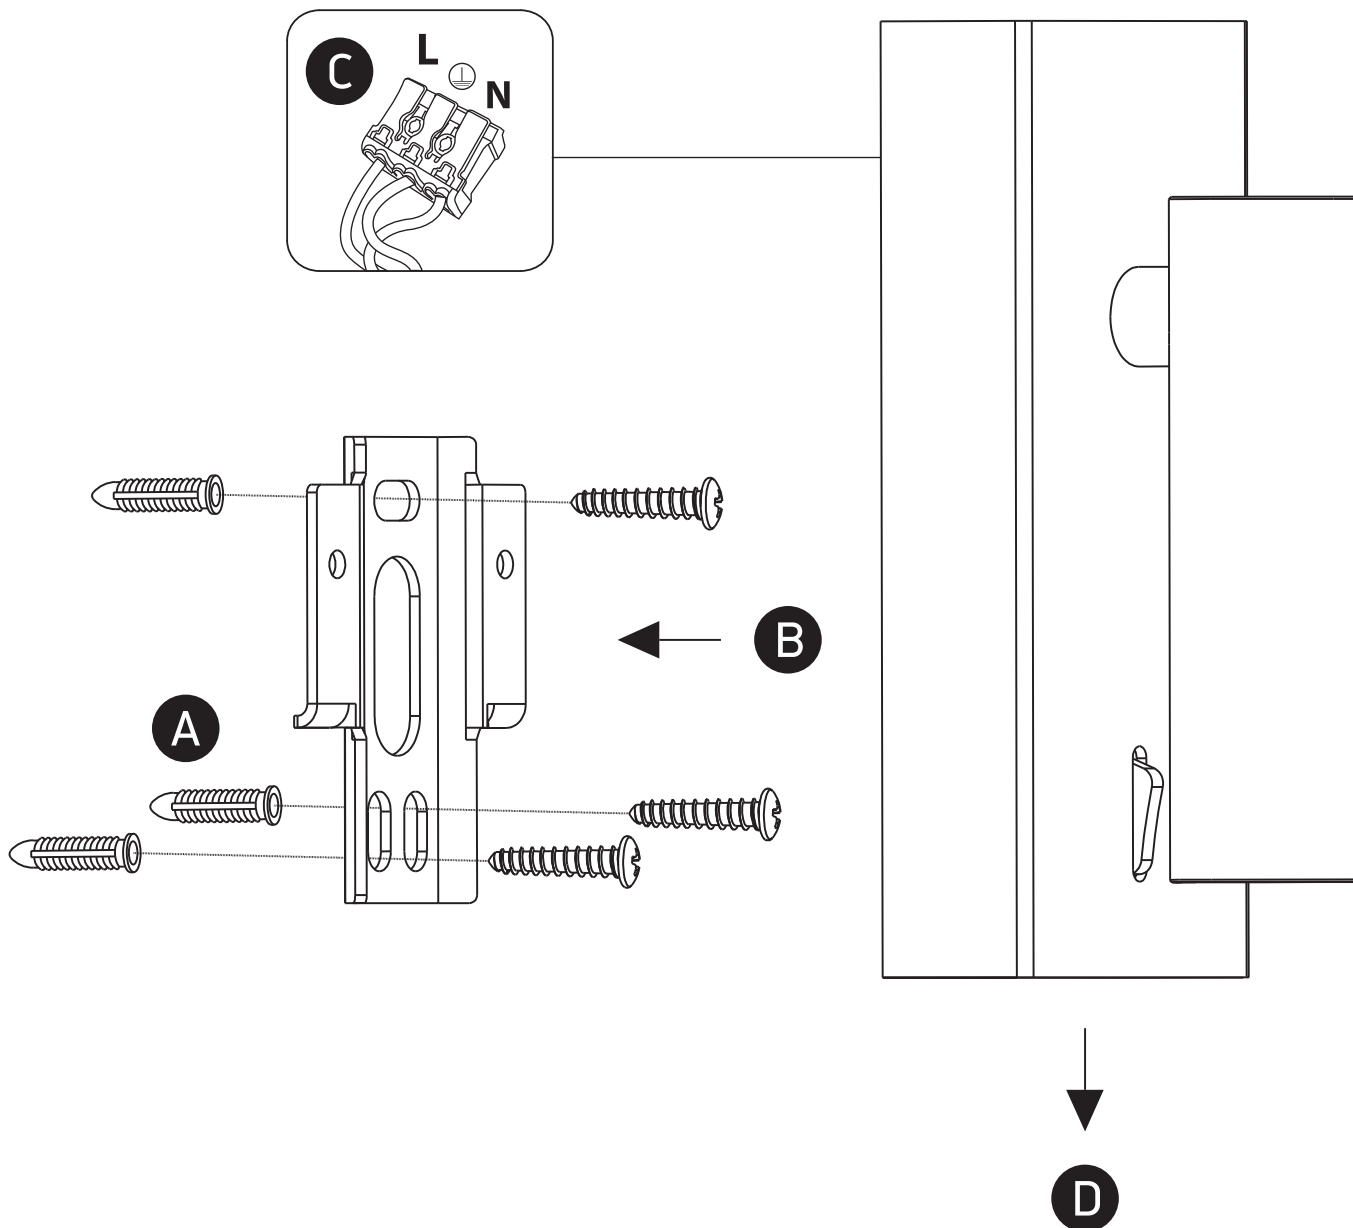

INSTALLATION MANUAL

65746

LED
BUILT IN

ADJUSTABLE

CE EAC UK CA

RoHS
COMPLIANT

NOT DIMMABLE

230V | LED | 3W | IP20 | Aluminium
Complete with 700mA driver.

90
CRI

Warnings:

1. Make sure that the product is installed properly before connecting to electricity.
2. Do not cover the fitting.
3. Maintenance and installation should only be carried out by a professional electrician.