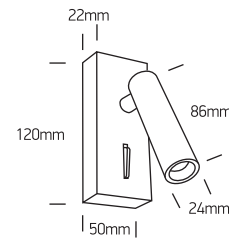

INSTALLATION MANUAL

65746

LED
BUILT IN

ADJUSTABLE

CE EAC UK CA

RoHS
COMPLIANT

NOT DIMMABLE

230V | LED | 3W | IP20 | Aluminium
Complete with 700mA driver.

90
CRI

Warnings:

1. Make sure that the product is installed properly before connecting to electricity.
2. Do not cover the fitting.
3. Maintenance and installation should only be carried out by a professional electrician.