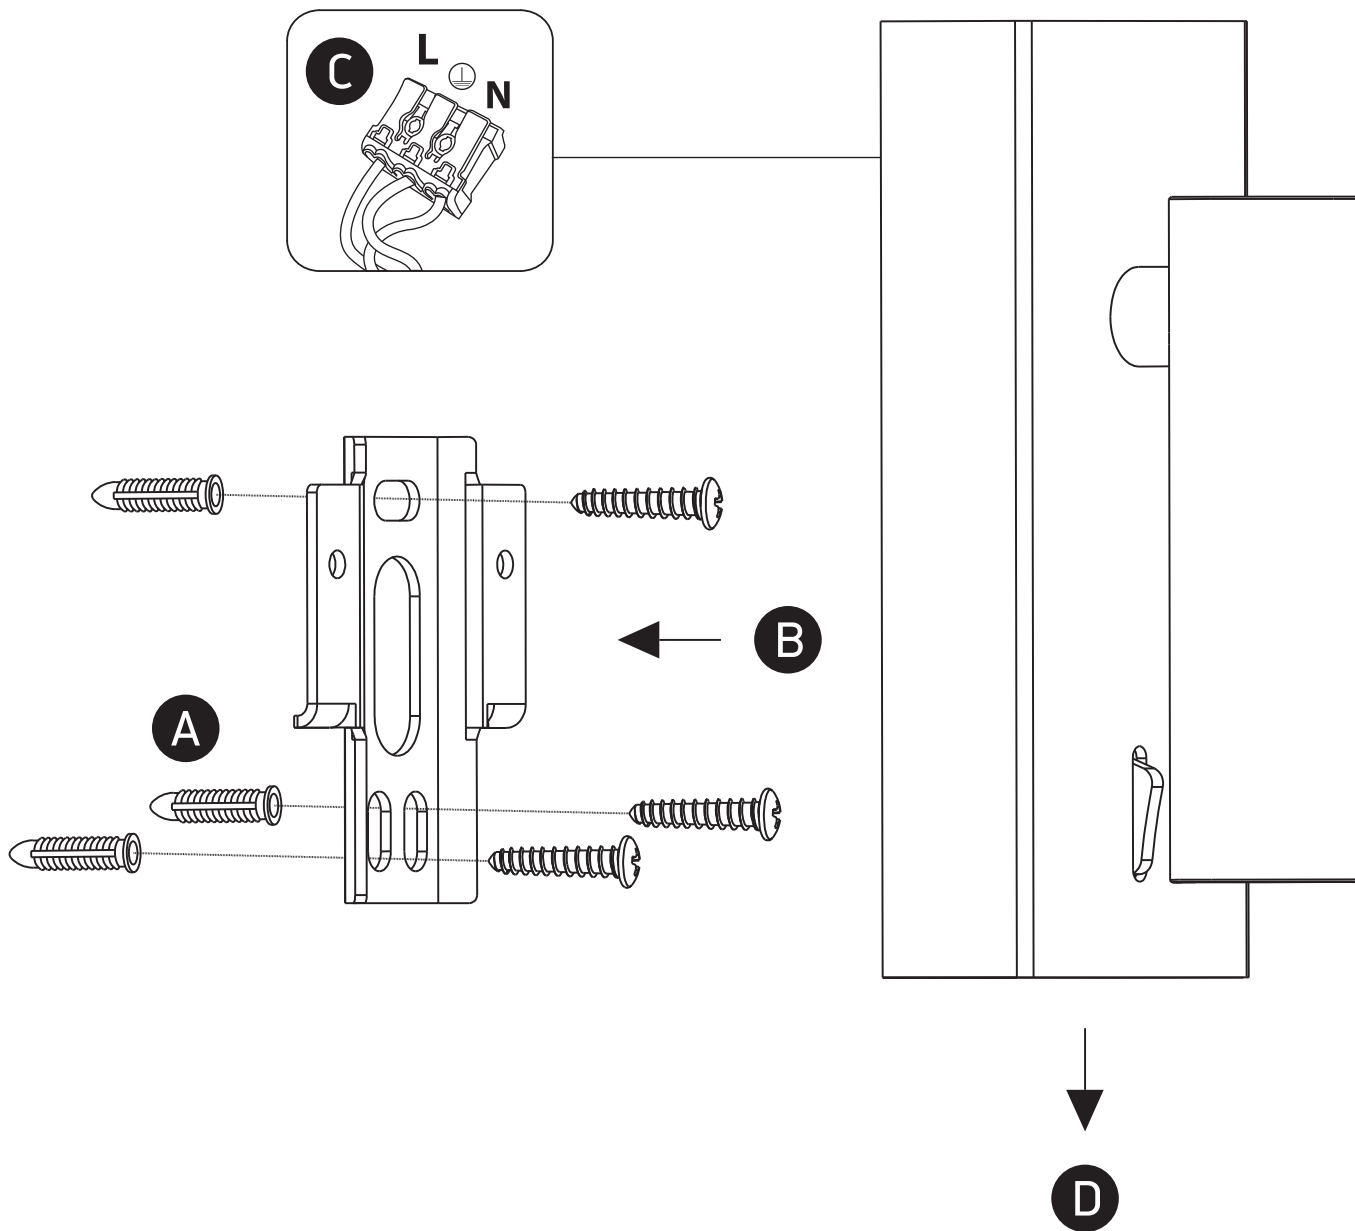

INSTALLATION MANUAL

65746

LED
BUILT IN

ADJUSTABLE

CE EAC UK CA

RoHS
COMPLIANT

NOT DIMMABLE

230V | LED | 3W | IP20 | Aluminium
Complete with 700mA driver.

90
CRI

Warnings:

1. Make sure that the product is installed properly before connecting to electricity.
2. Do not cover the fitting.
3. Maintenance and installation should only be carried out by a professional electrician.