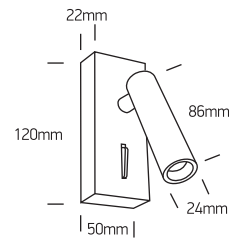

INSTALLATION MANUAL

65746

LED
BUILT IN

ADJUSTABLE

CE EAC UK CA

RoHS
COMPLIANT

NOT DIMMABLE

230V | LED | 3W | IP20 | Aluminium
Complete with 700mA driver.

90
CRI

Warnings:

1. Make sure that the product is installed properly before connecting to electricity.
2. Do not cover the fitting.
3. Maintenance and installation should only be carried out by a professional electrician.