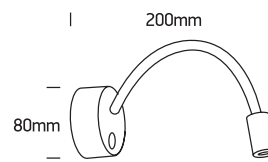

INSTALLATION MANUAL

65738A

ecolight

230V | LED | 3W | IP20 | Aluminium
Complete with 700mA driver.

85 CRI

one
LIGHT

Warnings:

1. Make sure that the product is installed properly before connecting to electricity.
2. Do not cover the fitting.
3. Maintenance and installation should only be carried out by a professional electrician.