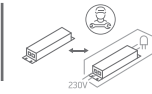

INSTALLATION MANUAL

65738A

ecolight

230V | LED | 3W | IP20 | Aluminium
Complete with 700mA driver.

85 CRI

one
LIGHT

Warnings:

1. Make sure that the product is installed properly before connecting to electricity.
2. Do not cover the fitting.
3. Maintenance and installation should only be carried out by a professional electrician.