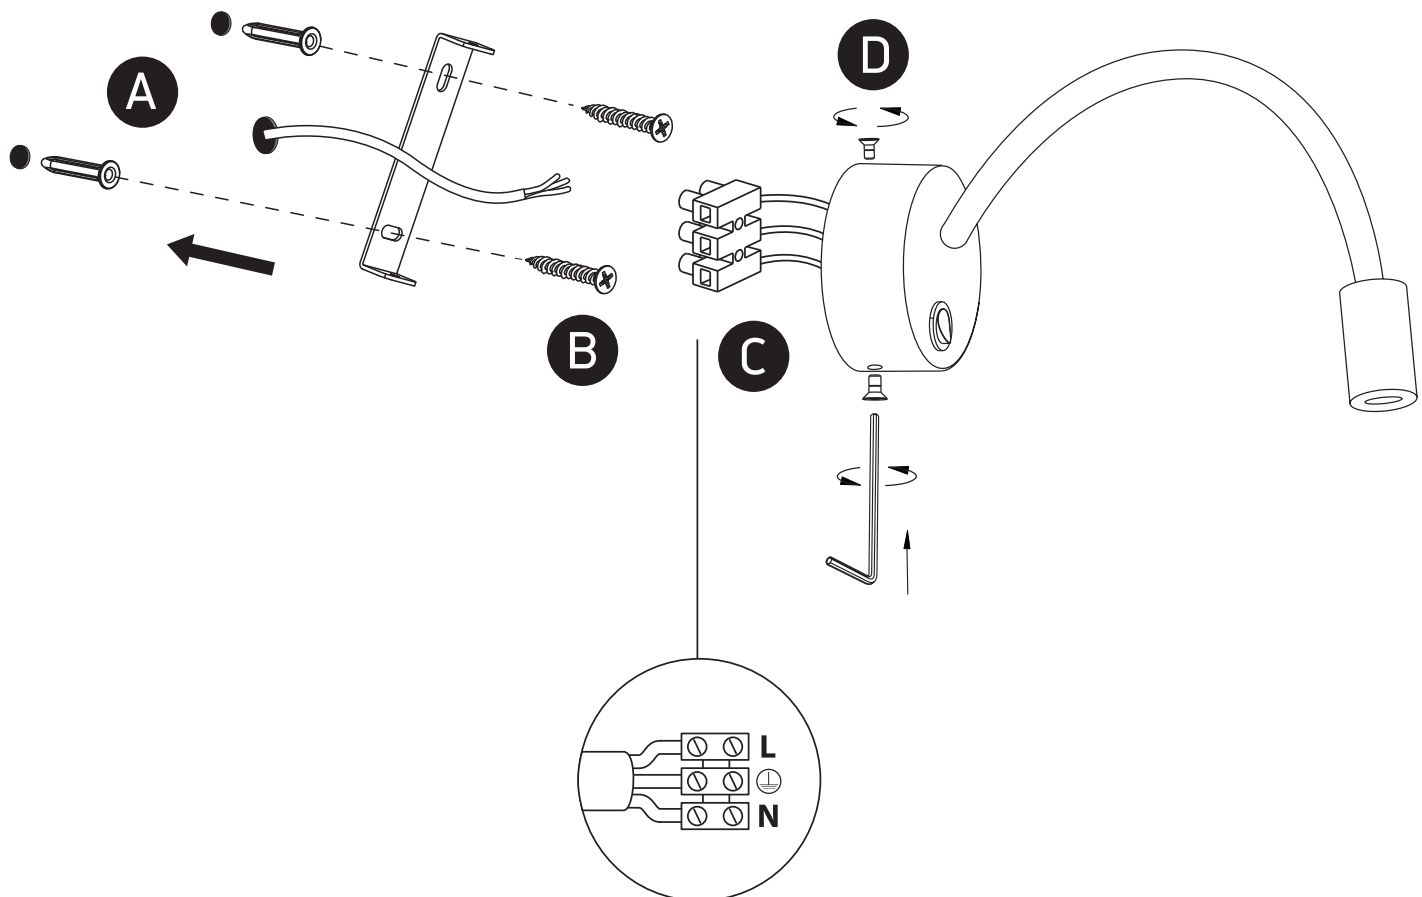

INSTALLATION MANUAL

65738A

ecolight

230V | LED | 3W | IP20 | Aluminium
Complete with 700mA driver.

85 CRI

one
LIGHT

Warnings:

1. Make sure that the product is installed properly before connecting to electricity.
2. Do not cover the fitting.
3. Maintenance and installation should only be carried out by a professional electrician.