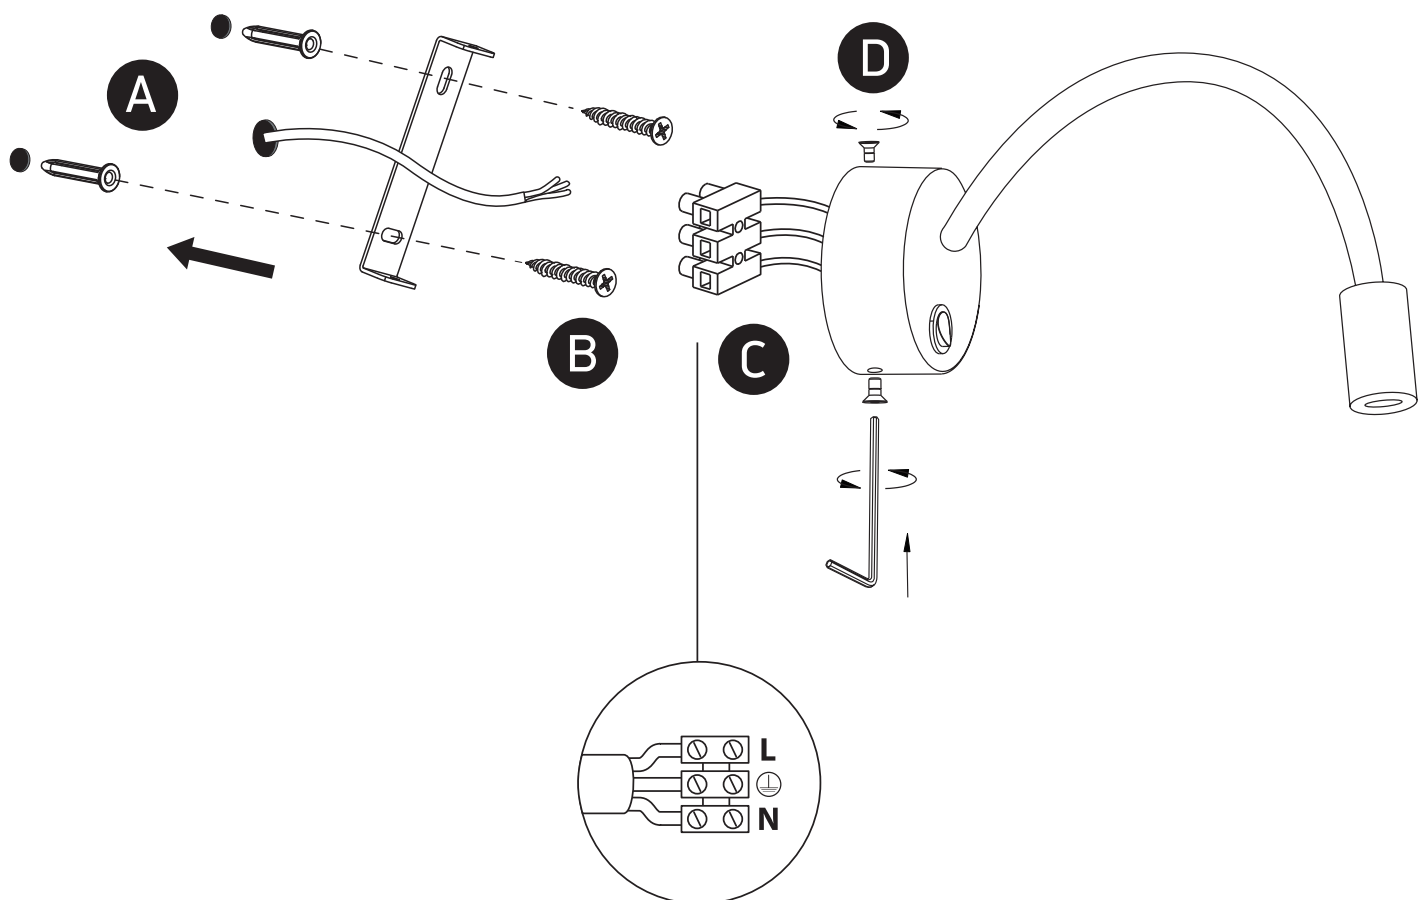

INSTALLATION MANUAL

65738A

ecolight

230V | LED | 3W | IP20 | Aluminium
Complete with 700mA driver.

85 CRI

one
LIGHT

Warnings:

1. Make sure that the product is installed properly before connecting to electricity.
2. Do not cover the fitting.
3. Maintenance and installation should only be carried out by a professional electrician.