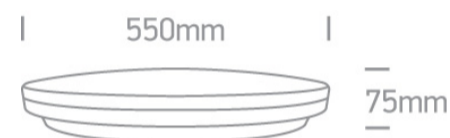

14 Plafo>The LED Slim Line Plafo

62146/W/W

55W LED slim plafo light, IP20, suitable for residential and commercial application.

Supplied with non-dimmable LED driver.

Complies with standard EN60598-1 and any other specific standards.

Downloads

Dimensions

Gallery

Physical Specification

Item Group

14 Plafo

Family

The LED Slim Line Plafo

Order Code

62146/W/W

Colour

White

Material

Iron

Diffuser Material

Plastic

Shape

Circular

Height	75mm
Diameter	550mm
Surface Ceiling	Yes
Indoor	Yes
Adjustable	No

Electrical Characteristics

Gear	Built In
Fitting + Driver	
Input Voltage	220-240V
50 Hz	Yes
60 Hz	Yes
Safety Class	
Power(Watts)	55W
IP Rating	IP20
Light Source	LED built in
Dimmable	No
F Mark	