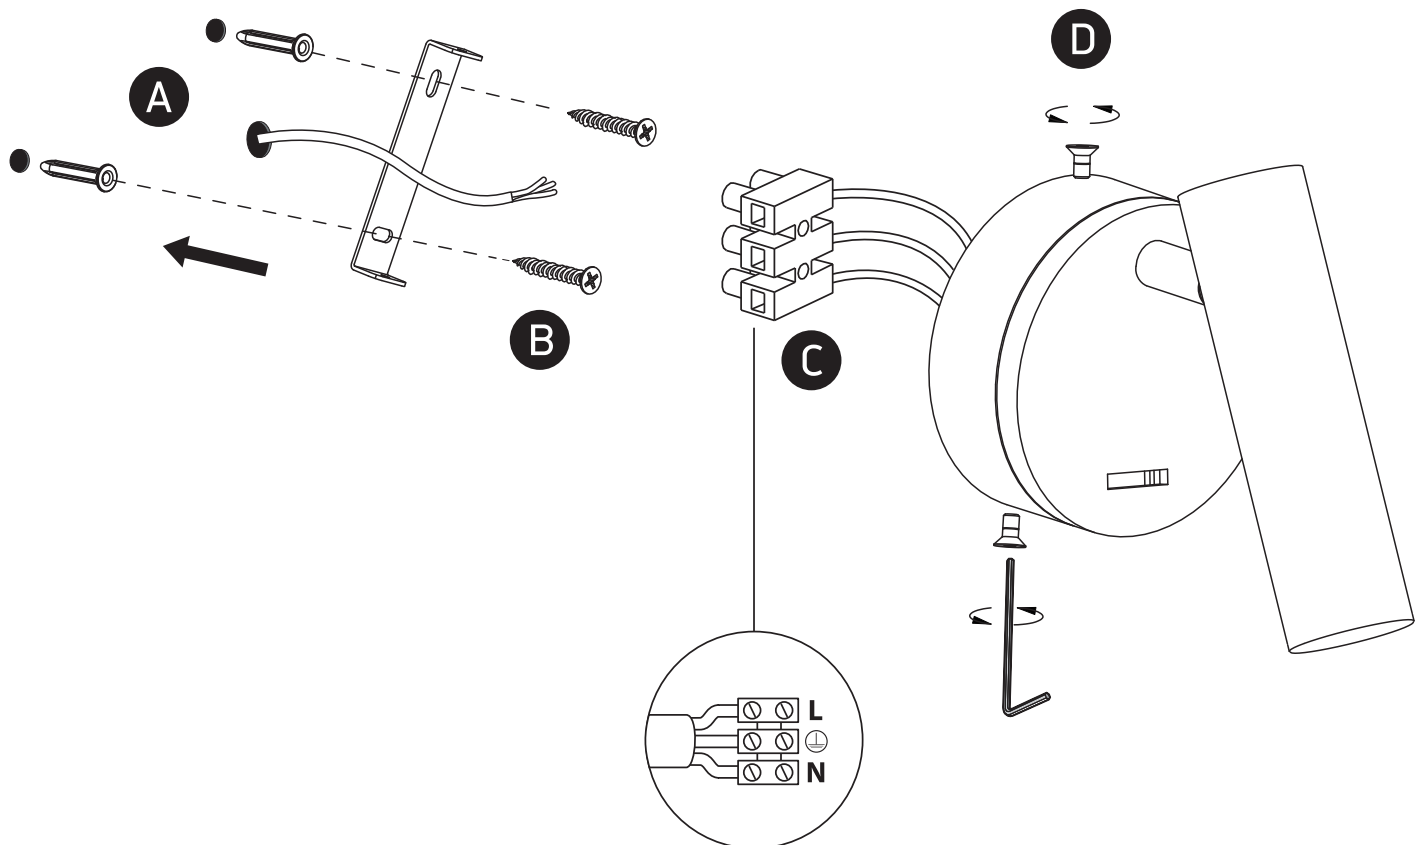

INSTALLATION MANUAL

65738

ecolight

230V | LED | 3W | IP20 | Aluminium

Complete with 700mA driver.

Warnings:

1. Make sure that the product is installed properly before connecting to electricity.
2. Do not cover the fitting.
3. Maintenance and installation should only be carried out by a professional electrician.