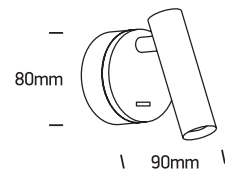

INSTALLATION MANUAL

65738

ecolight

230V | LED | 3W | IP20 | Aluminium

Complete with 700mA driver.

Warnings:

1. Make sure that the product is installed properly before connecting to electricity.
2. Do not cover the fitting.
3. Maintenance and installation should only be carried out by a professional electrician.