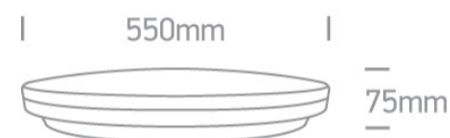

14 Plafo > The LED Slim Line Plafo

62146/B/W

55W LED slim plafo light, IP20, suitable for residential and commercial application.

Supplied with non-dimmable LED driver.

Complies with standard EN60598-1 and any other specific standards.

Downloads

Dimensions

Gallery

Physical Specification

Item Group	14 Plafo
Family	The LED Slim Line Plafo
Order Code	62146/B/W
Colour	Black
Material	Iron
Diffuser Material	Plastic
Shape	Circular

Height	75mm
Diameter	550mm
Surface Ceiling	Yes
Indoor	Yes
Adjustable	No