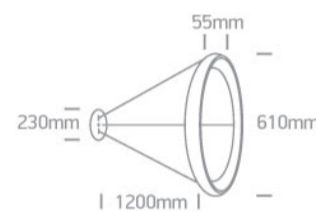

Downloads

Dimensions

Physical Specification

| | |
|-------------------|-------------------|
| Item Group | 18 Decorative |
| Family | LED Pendant Rings |
| Order Code | 62144NB/W/W |
| Colour | White |
| Material | Metal |
| Shape | Circular |
| Height | 1200mm |
| Diameter | 610mm |
| Suspended Ceiling | Yes |
| Indoor | Yes |
| Adjustable | No |

Illumination Data

| | |
|----------------------|---|
| Colour Temperature | 3000K |
| Lumen Output | 3000lm |
| Light Efficiency | 60lm/W |
| CRI | 80 |
| Illumination Diagram |  |

Packing Info

| | |
|---------------|---------------|
| Box Length | 68cm |
| Box Width | 68cm |
| Box Height | 12cm |
| Box Weight | 3,6Kg |
| Pcs/Carton | 1 |
| Carton Length | 68cm |
| Carton Width | 68cm |
| Carton Height | 12cm |
| Carton Weight | 3,6Kg |
| Barcode | 5291889056836 |
| HS Code | 9405409900 |