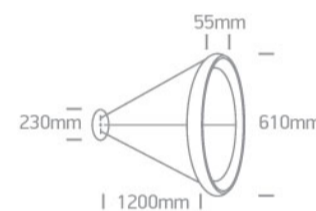

## Dimensions

## Physical Specification

Item Group	18 Decorative
Family	LED Pendant Rings
Order Code	62144NB/BGL/W
Colour	Brushed Gold
Material	Metal
Shape	Circular
Height	1200mm
Diameter	610mm
Suspended Ceiling	Yes
Indoor	Yes
Adjustable	No

#### Packing Info

Box Length	68cm
Box Width	68cm
Box Height	12cm
Box Weight	3,5Kg
Pcs/Carton	1
Carton Length	68cm
Carton Width	68cm
Carton Height	12cm
Carton Weight	3,5Kg
Barcode	5291889063377
HS Code	9405409900