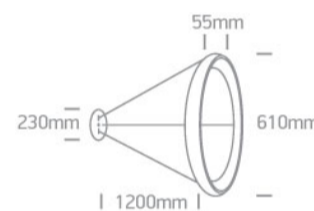

Downloads

Dimensions

Physical Specification

Item Group	New 2022 Edition 2
Family	Decorative
Order Code	62144NB/BBS/W
Colour	Brushed Brass
Material	Metal
Shape	Circular
Height	1200mm
Diameter	610mm
Suspended Ceiling	Yes
Indoor	Yes
Adjustable	No

Colour Temperature	3000K
Lumen Output	3000lm
Light Efficiency	60lm/W
CRI	80
Illumination Diagram	

Packing Info

Box Length	68cm
Box Width	68cm
Box Height	12cm
Box Weight	3,5Kg
Pcs/Carton	1
Carton Length	68cm
Carton Width	68cm
Carton Height	12cm
Carton Weight	3,5Kg
Barcode	5291889071853
HS Code	9405409900