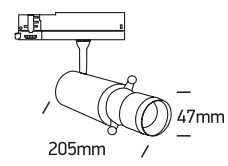

INSTALLATION MANUAL

65668T

230V | COB LED | 12W | IP20 | Adjustable shape beam | Aluminium
Complete with 300mA driver.

90
CRI

Warnings:

1. Make sure that the product is installed properly before connecting to electricity.
2. Do not cover the fitting.
3. Maintenance and installation should only be carried out by a professional electrician.