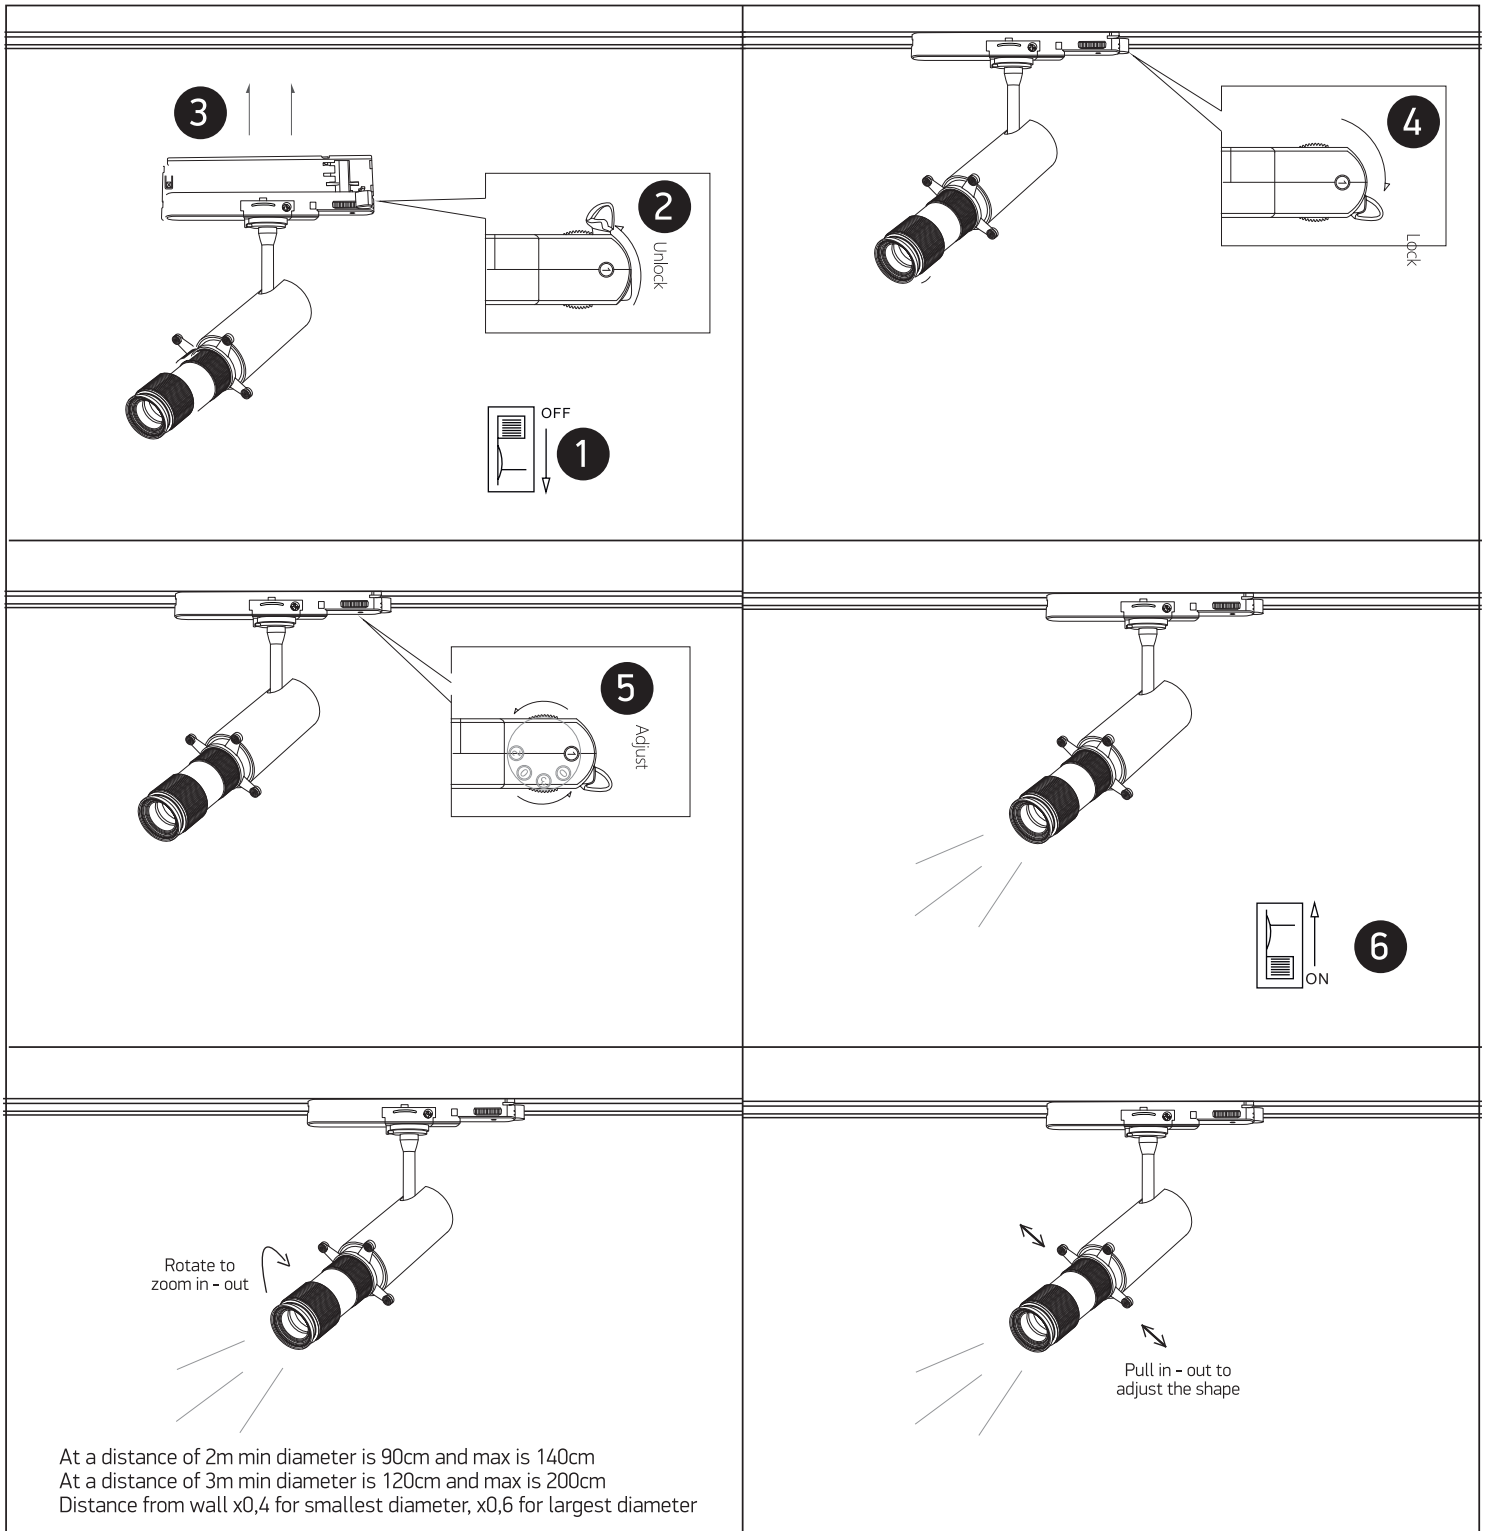

INSTALLATION MANUAL

65668T

230V | COB LED | 12W | IP20 | Adjustable shape beam | Aluminium
Complete with 300mA driver.

90
CRI

Warnings:

1. Make sure that the product is installed properly before connecting to electricity.
2. Do not cover the fitting.
3. Maintenance and installation should only be carried out by a professional electrician.