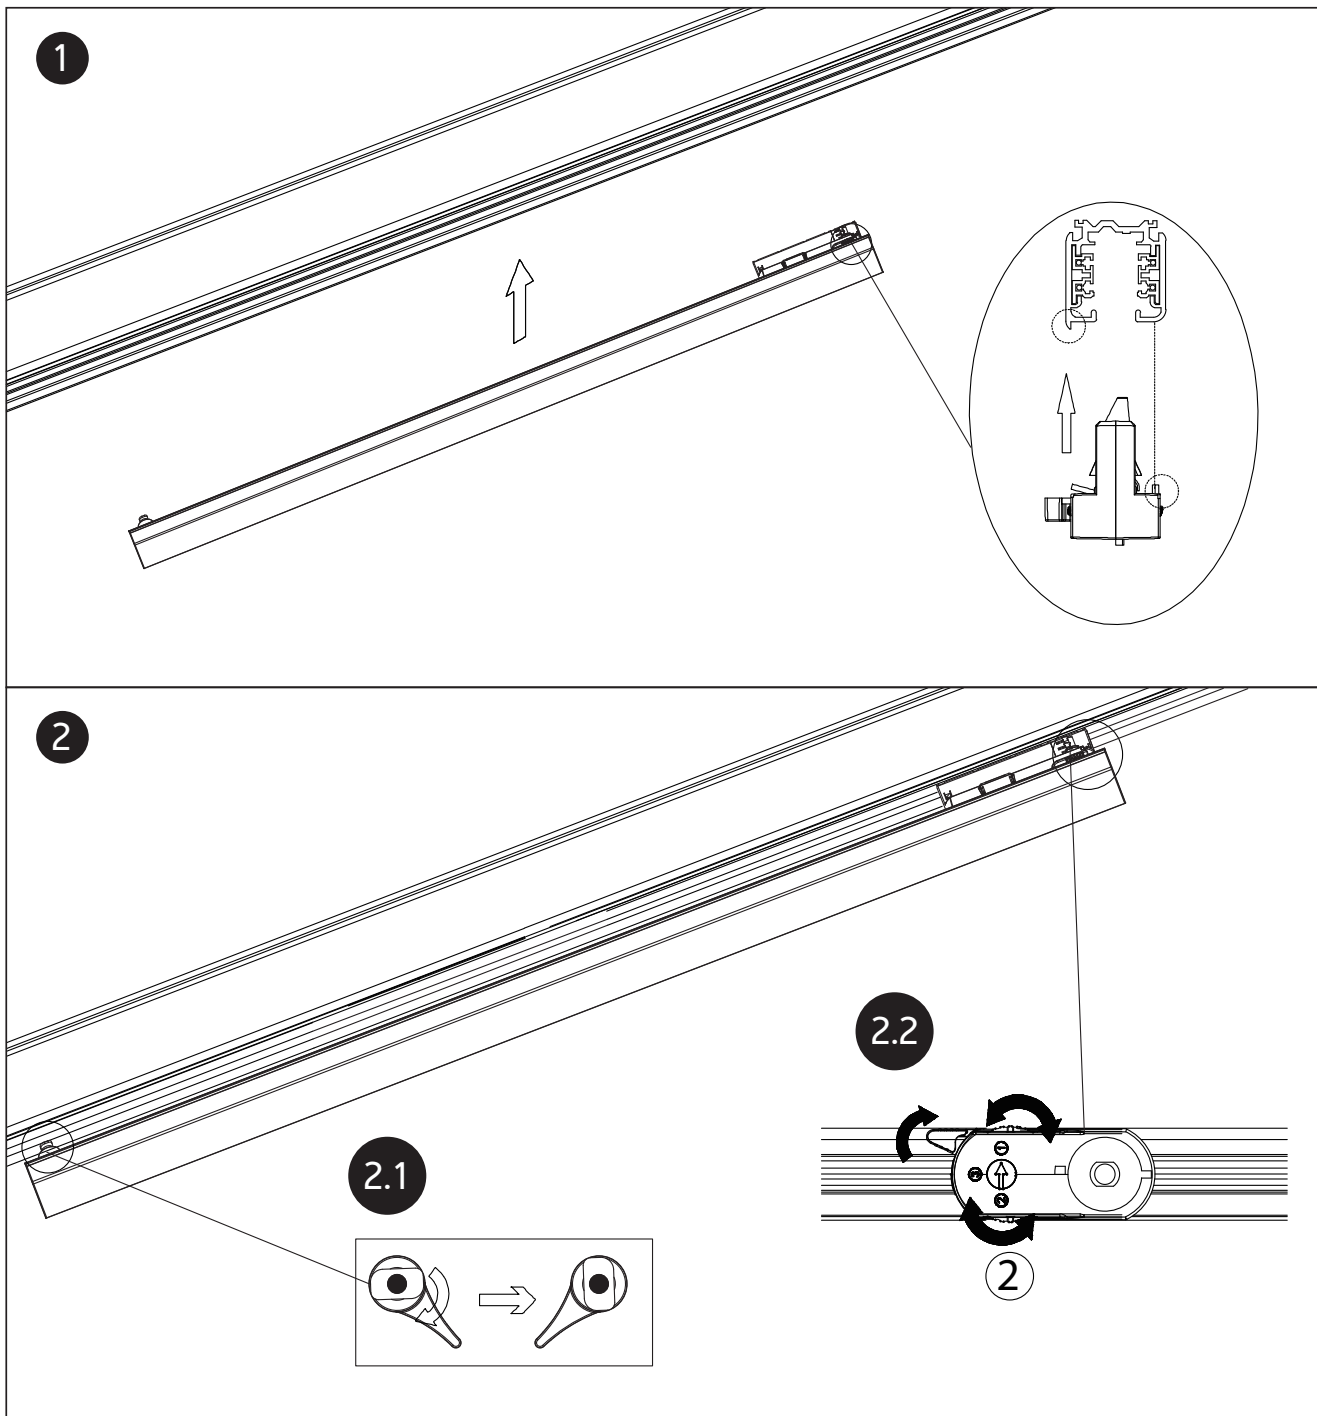

INSTALLATION MANUAL

65664BT

LED
BUILT IN

230V | 40W | IP20 | Aluminium + PC

90
CRI

one
LIGHT

Warnings:

1. Make sure that the product is installed properly before connecting to electricity.
2. Do not cover the fitting.
3. Maintenance and installation should only be carried out by a professional electrician.