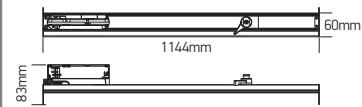

INSTALLATION MANUAL

65664BT

LED
BUILT IN

230V | 40W | IP20 | Aluminium + PC

90
CRI

one
LIGHT

Warnings:

1. Make sure that the product is installed properly before connecting to electricity.
2. Do not cover the fitting.
3. Maintenance and installation should only be carried out by a professional electrician.