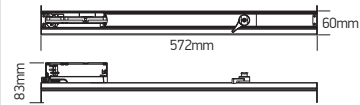

INSTALLATION MANUAL

65664AT

LED
BUILT IN

230V | 30W | IP20 | Aluminium + PC

90
CRI

one
LIGHT

Warnings:

1. Make sure that the product is installed properly before connecting to electricity.
2. Do not cover the fitting.
3. Maintenance and installation should only be carried out by a professional electrician.