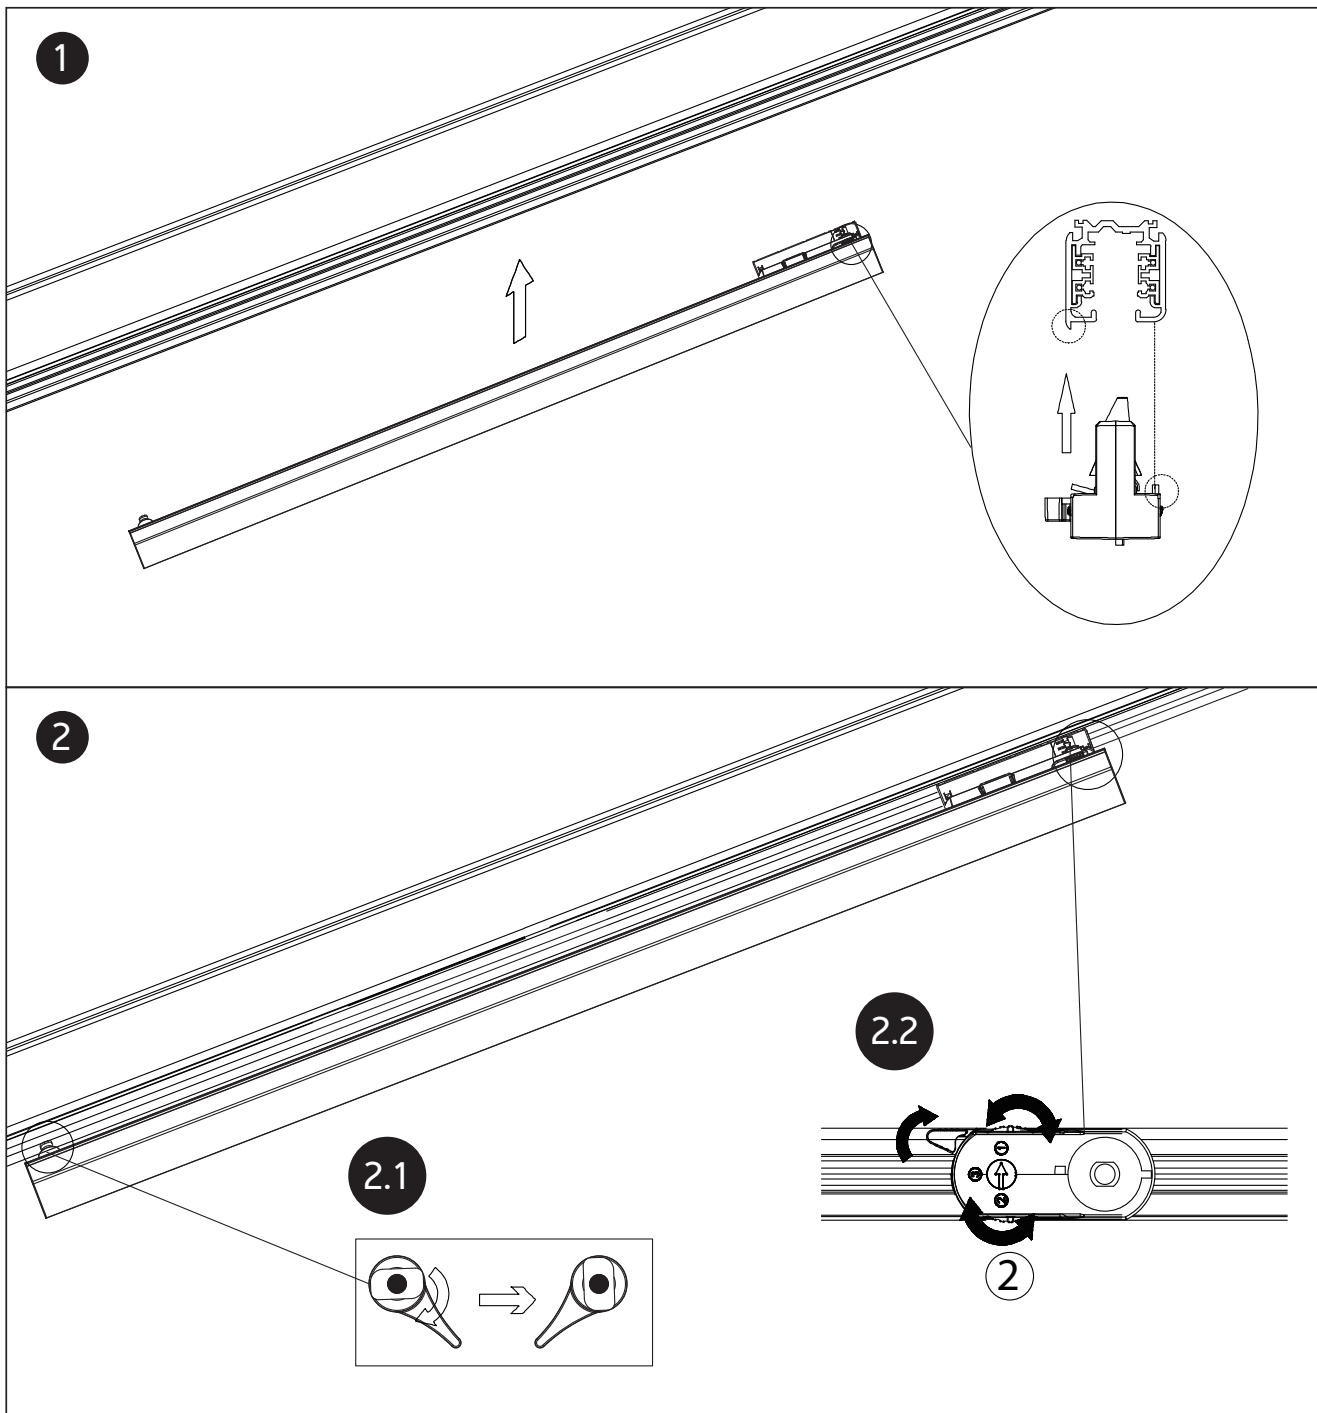

INSTALLATION MANUAL

65664AT

LED
BUILT IN

230V | 30W | IP20 | Aluminium + PC

90
CRI

one
LIGHT

Warnings:

1. Make sure that the product is installed properly before connecting to electricity.
2. Do not cover the fitting.
3. Maintenance and installation should only be carried out by a professional electrician.