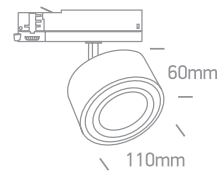

INSTALLATION MANUAL

65662BT

LED BUILT IN |     | 90 CRI | CE ENEC UK CA |   

230V | COB LED | 28W | IP20 | Adjustable beam | Aluminium

Complete with 700mA driver.

one
LIGHT

Warnings:

1. Make sure that the product is installed properly before connecting to electricity.
2. Do not cover the fitting.
3. Maintenance and installation should only be carried out by a professional electrician.