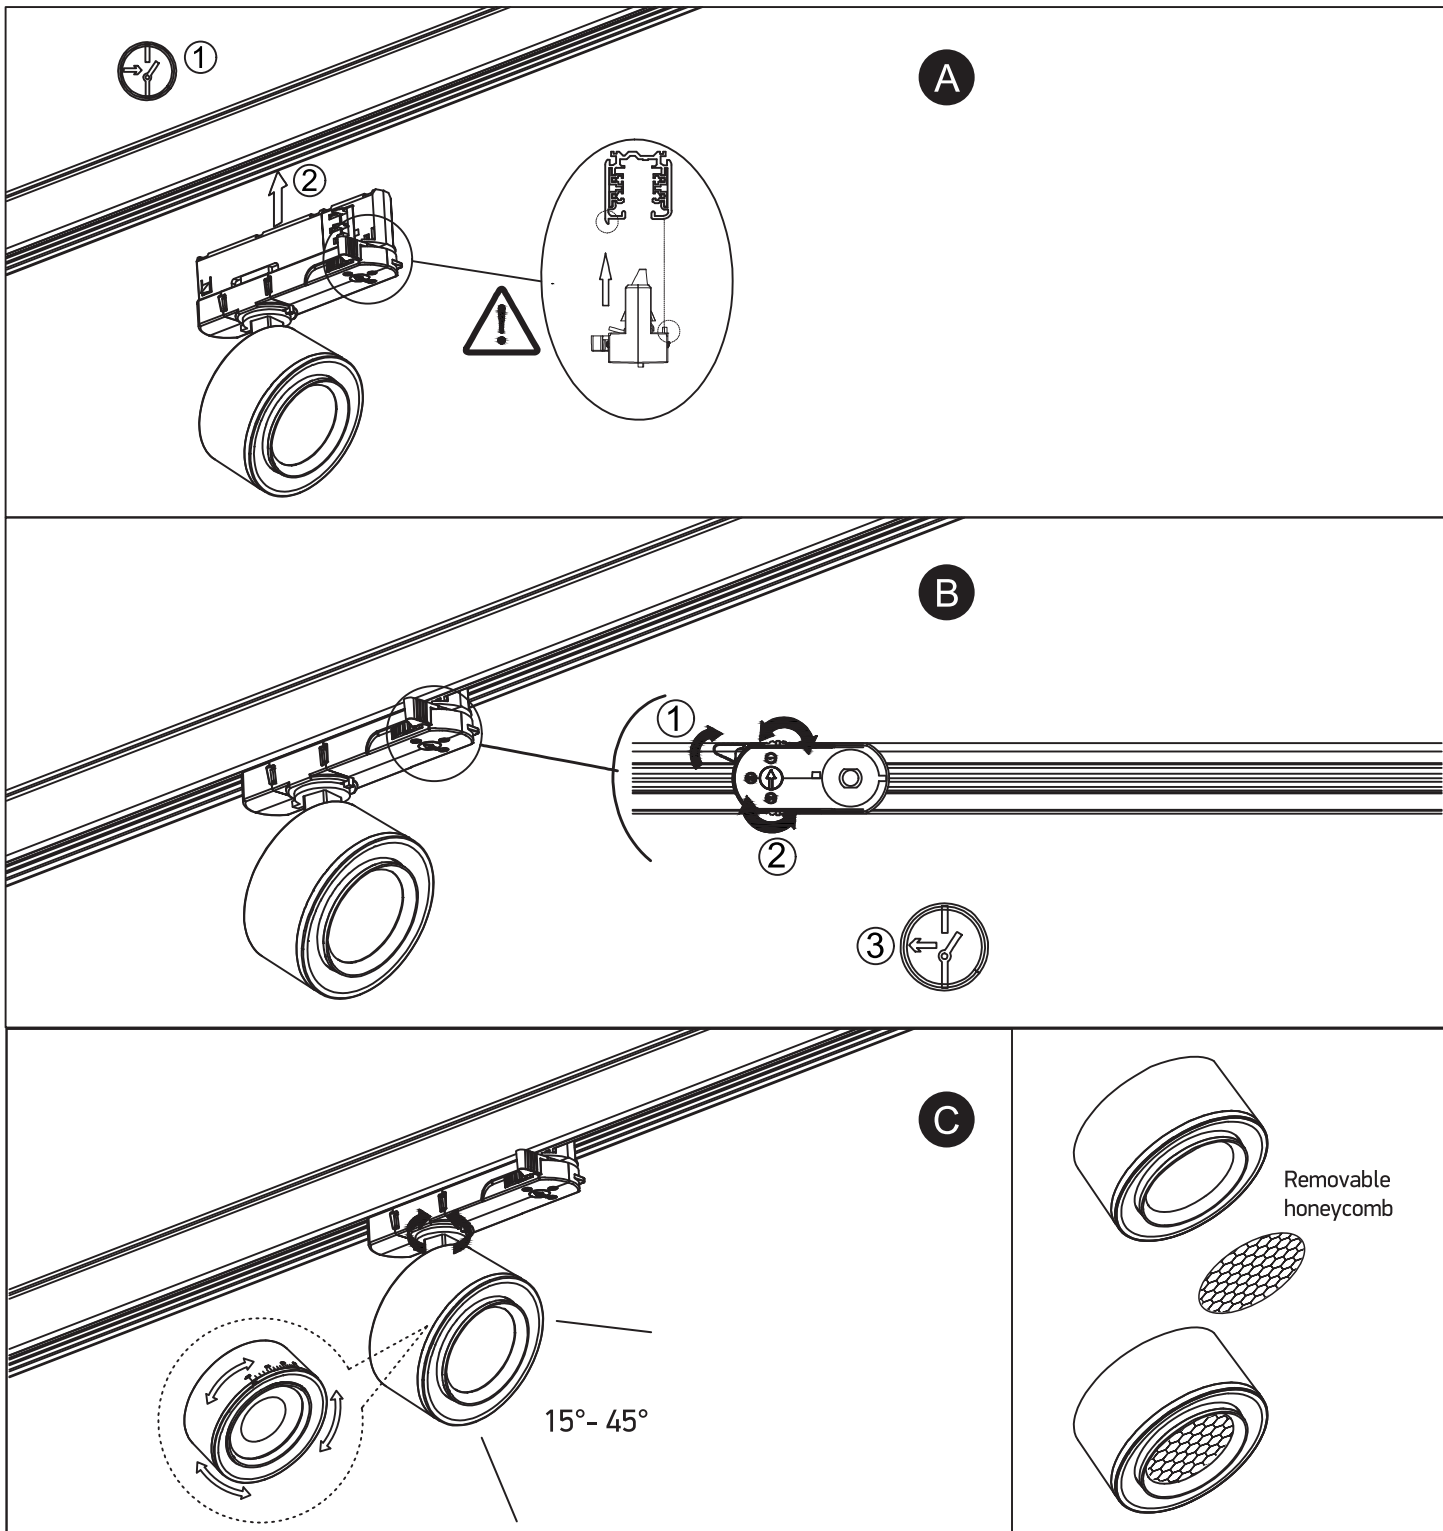

INSTALLATION MANUAL

65662BT

LED BUILT IN |     | 90 CRI | CE ENEC UK CA |   

230V | COB LED | 28W | IP20 | Adjustable beam | Aluminium

Complete with 700mA driver.

one
LIGHT

Warnings:

1. Make sure that the product is installed properly before connecting to electricity.
2. Do not cover the fitting.
3. Maintenance and installation should only be carried out by a professional electrician.