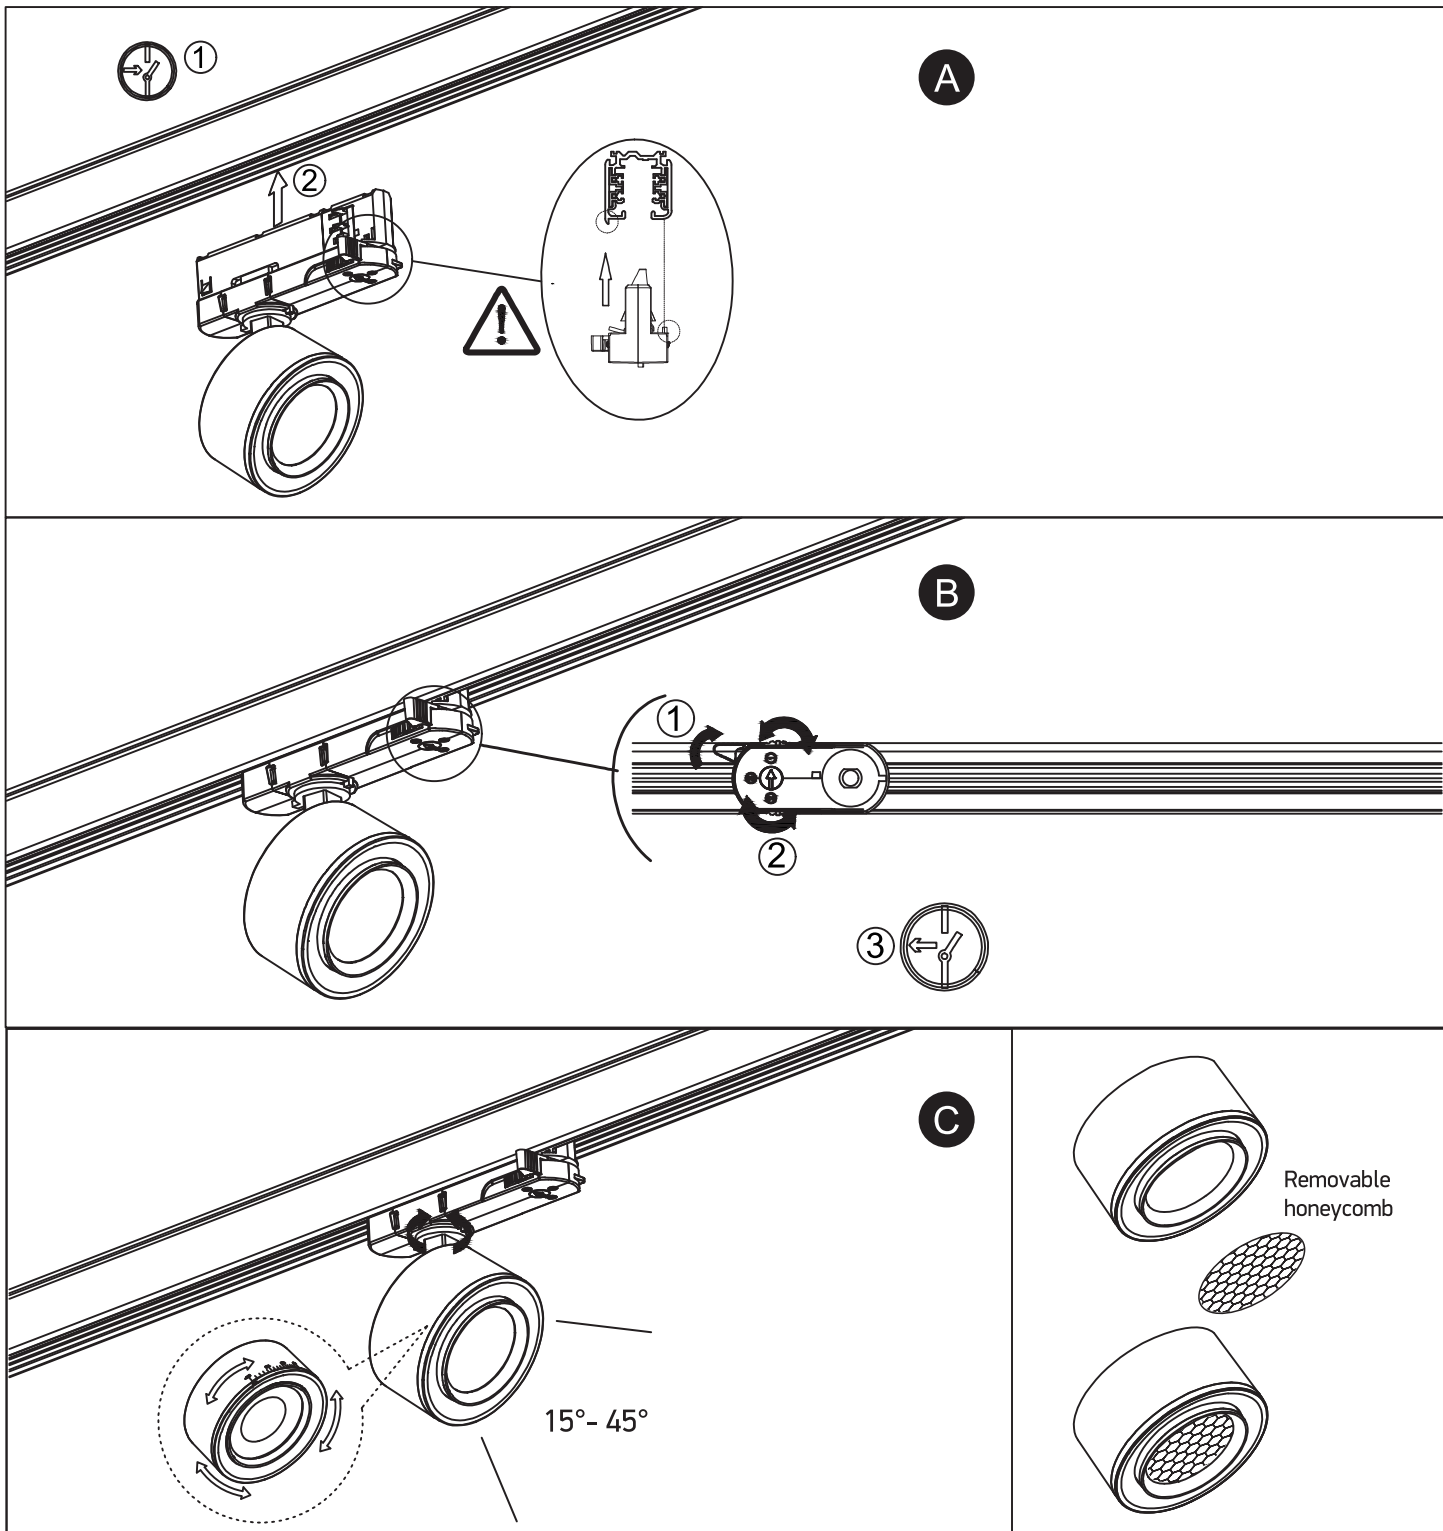

## 65662BT

**LED**  
BUILT IN

ADJUSTABLE

90  
CRI

CE ENEC UK CA

RoHS  
COMPLIANT

NOT  
DIMMABLE

**one**  
LIGHT

230V | COB LED | 28W | IP20 | Adjustable beam | Aluminium

Complete with 700mA driver.