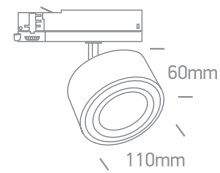

INSTALLATION MANUAL

65662BT

LED
BUILT IN

ADJUSTABLE

90
CRI

CE ENEC UK CA

RoHS
COMPLIANT

NOT
DIMMABLE

one
LIGHT

230V | COB LED | 28W | IP20 | Adjustable beam | Aluminium

Complete with 700mA driver.