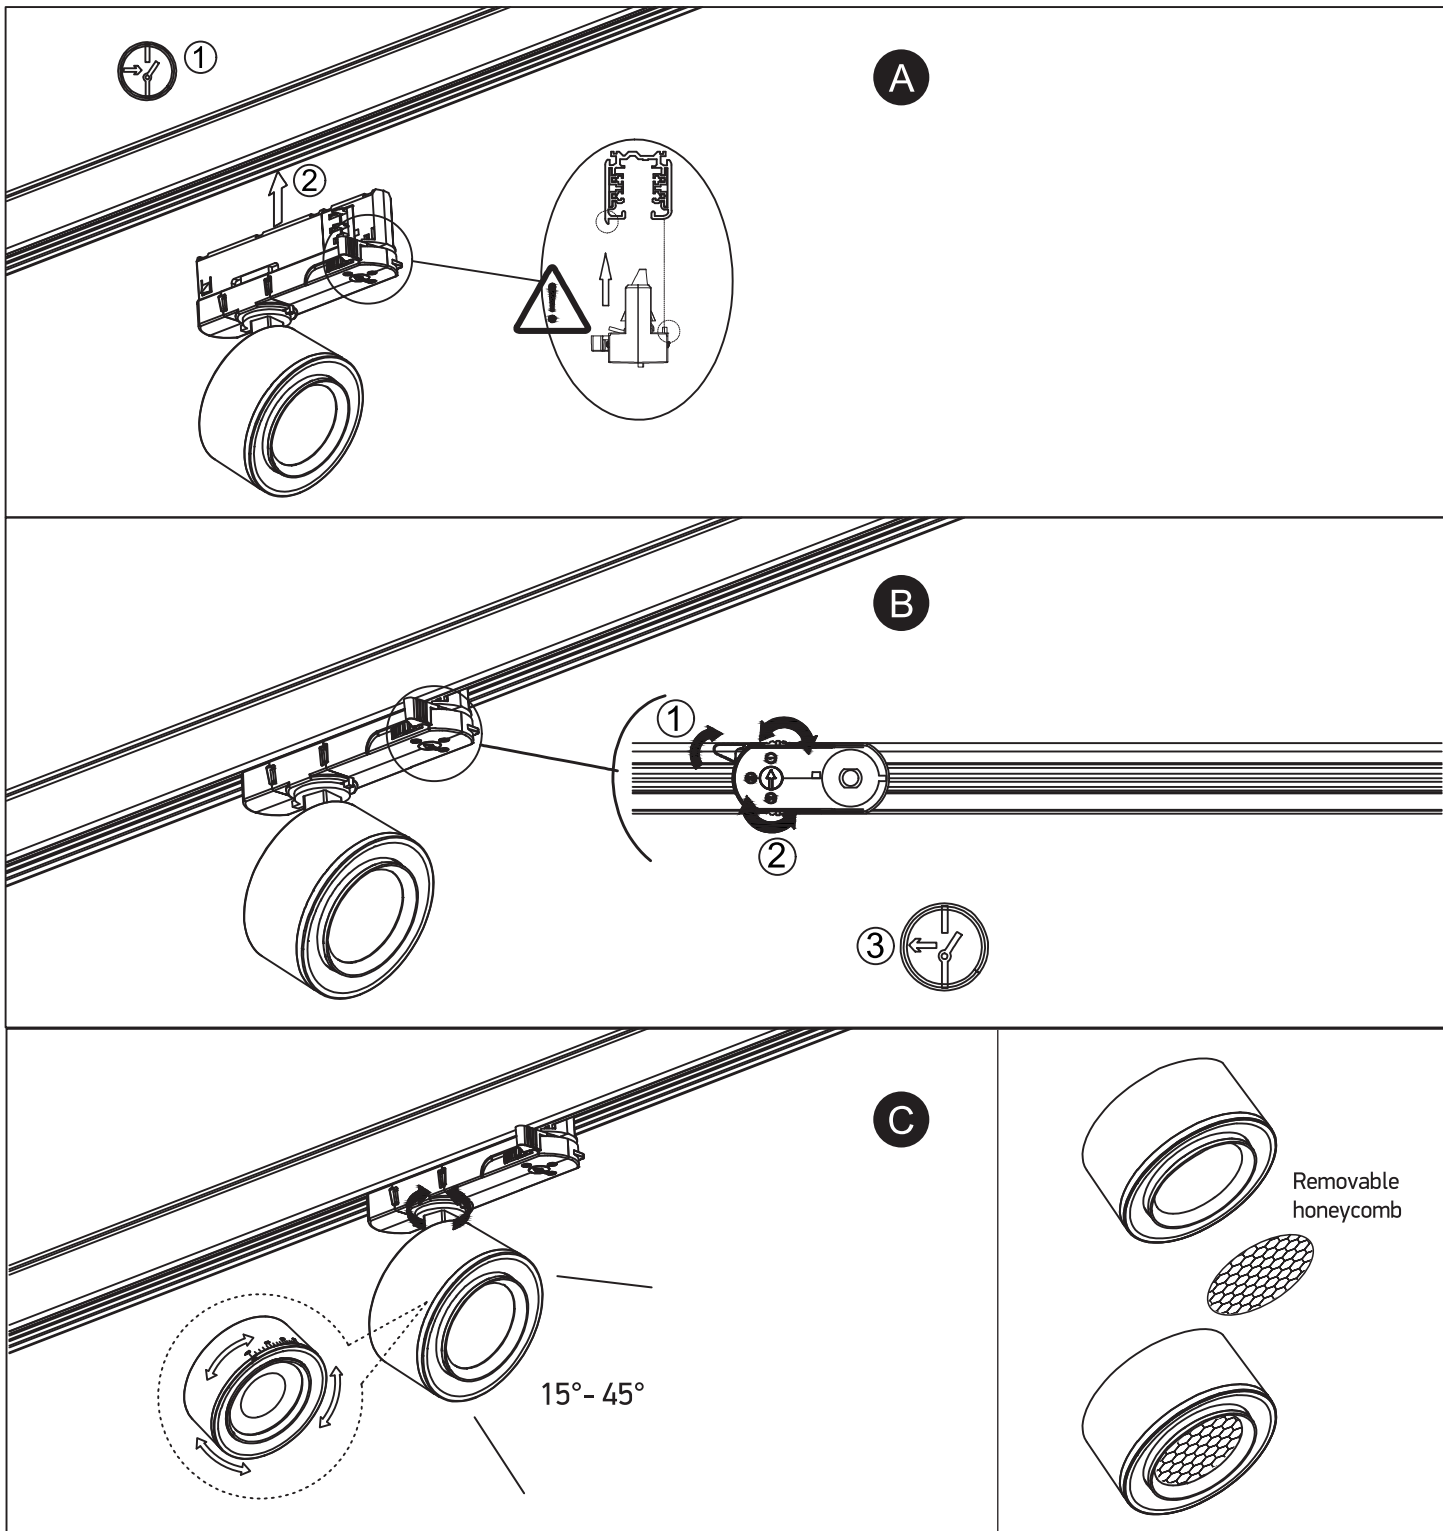

INSTALLATION MANUAL

65662AT

LED BUILT IN |     | 90 CRI | CE EAC UK CA |   

230V | COB LED | 18W | IP20 | Adjustable beam | Aluminium

Complete with 450mA driver.

one
LIGHT

Warnings:

1. Make sure that the product is installed properly before connecting to electricity.
2. Do not cover the fitting.
3. Maintenance and installation should only be carried out by a professional electrician.