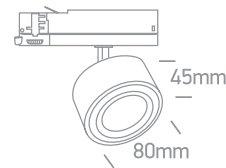

INSTALLATION MANUAL

65662AT

LED BUILT IN |     | 90 CRI | CE EAC UK CA |   

230V | COB LED | 18W | IP20 | Adjustable beam | Aluminium

Complete with 450mA driver.

one
LIGHT

Warnings:

1. Make sure that the product is installed properly before connecting to electricity.
2. Do not cover the fitting.
3. Maintenance and installation should only be carried out by a professional electrician.