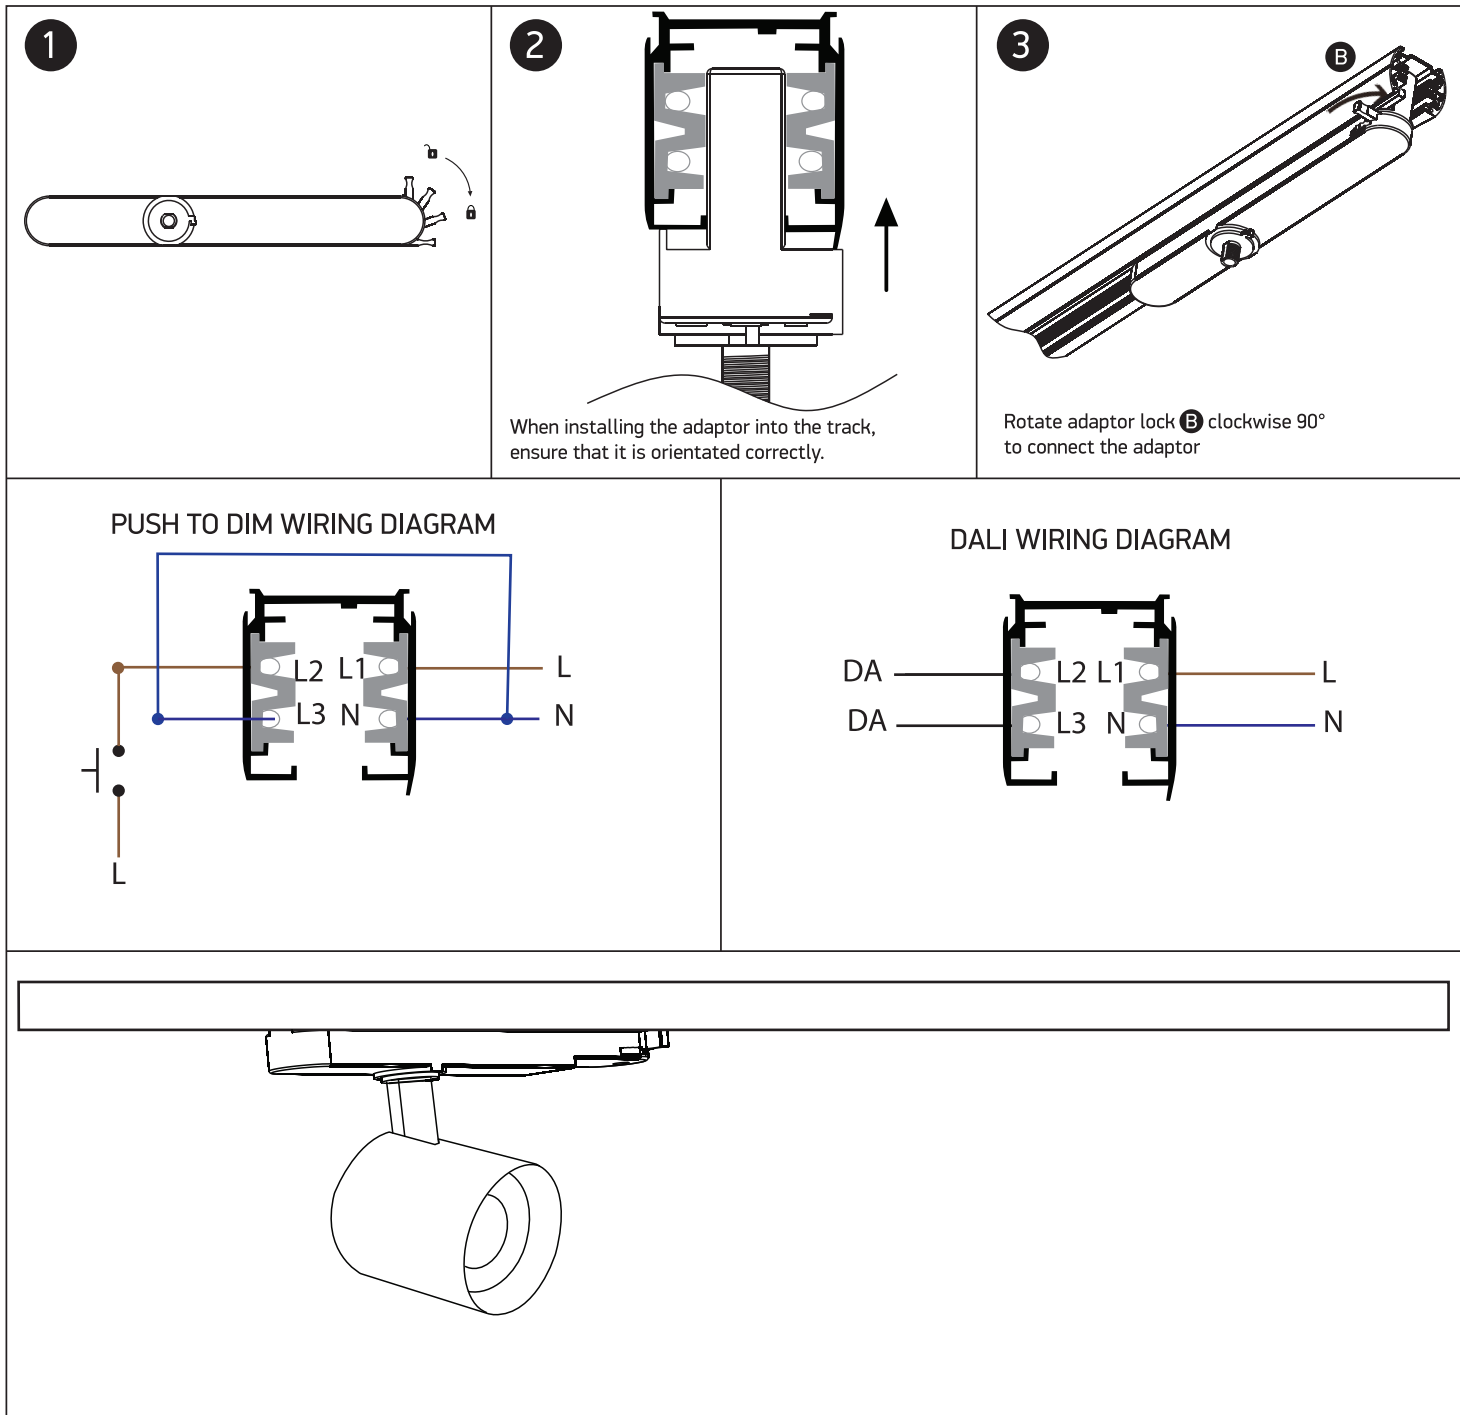

INSTALLATION MANUAL

65660BTL

230V | COB LED | 35W | 50/60Hz | IP20 | Dimmable
Aluminium | DALI

Complete with 850mA driver.

90
CRI

one
LIGHT

Warnings:

1. Make sure that the product is installed properly before connecting to electricity.
2. Do not cover the fitting.
3. Maintenance and installation should only be carried out by a professional electrician.