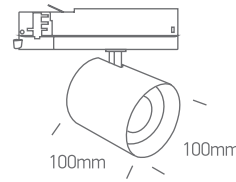

INSTALLATION MANUAL

65660BTL

230V | COB LED | 35W | 50/60Hz | IP20 | Dimmable
Aluminium | DALI

Complete with 850mA driver.

90
CRI

one
LIGHT

Warnings:

1. Make sure that the product is installed properly before connecting to electricity.
2. Do not cover the fitting.
3. Maintenance and installation should only be carried out by a professional electrician.